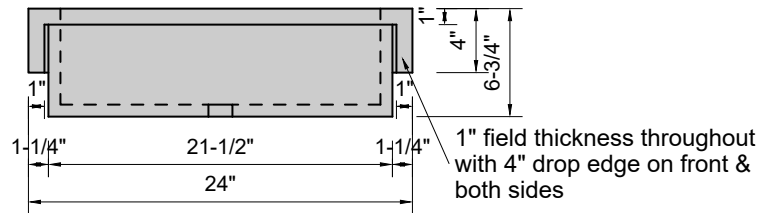

**TOP VIEW**

**FRONT VIEW**

**SIDE VIEW**

**BACK VIEW**

**Model #: FLCU-24-03**  
**Cube (floating)**  
**8" widespread faucet holes**