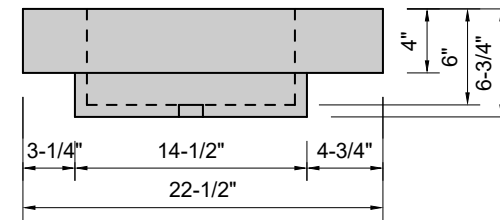

**TOP VIEW**

**FRONT VIEW**

**SIDE VIEW**

**BACK VIEW**

**Model #: FLCU-24-03**  
**Cube (floating)**  
**8" widespread faucet holes**