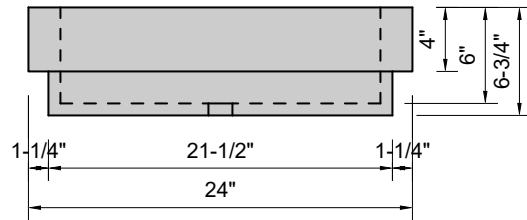

**TOP VIEW**

**FRONT VIEW**

**SIDE VIEW**

**BACK VIEW**

**Model #: FLCU-24-03**  
**Cube (floating)**  
**8" widespread faucet holes**