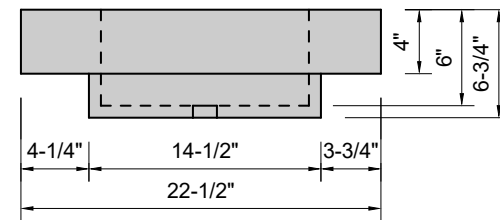

TOP VIEW

FRONT VIEW

SIDE VIEW

BACK VIEW

Model #: FLCU-30-00
Cube (floating)
no faucet holes