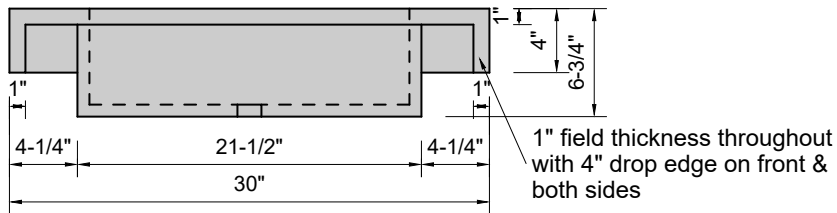

TOP VIEW

FRONT VIEW

SIDE VIEW

BACK VIEW

Model #: FLCU-30-00
Cube (floating)
no faucet holes