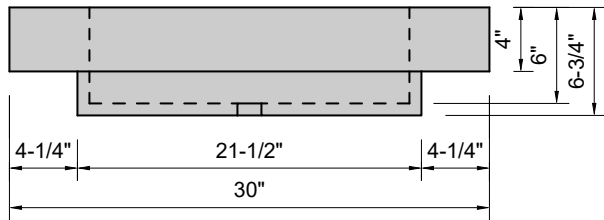

TOP VIEW

FRONT VIEW

SIDE VIEW

BACK VIEW

Model #: FLCU-30-00
Cube (floating)
no faucet holes