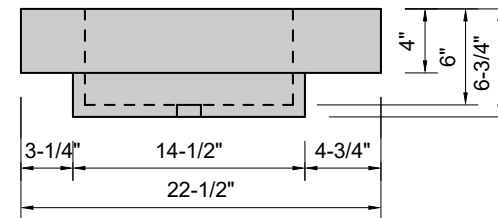

TOP VIEW

FRONT VIEW

SIDE VIEW

BACK VIEW

Model #: FLCU-30-01
Cube (floating)
single faucet hole