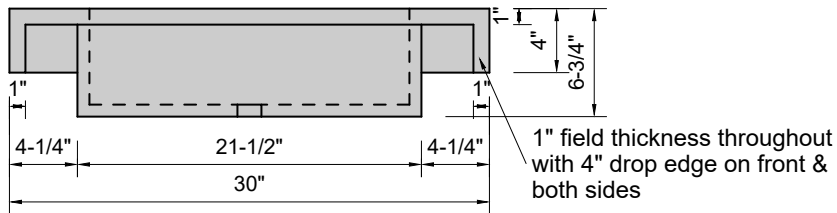

TOP VIEW

FRONT VIEW

SIDE VIEW

BACK VIEW

Model #: FLCU-30-01
Cube (floating)
single faucet hole