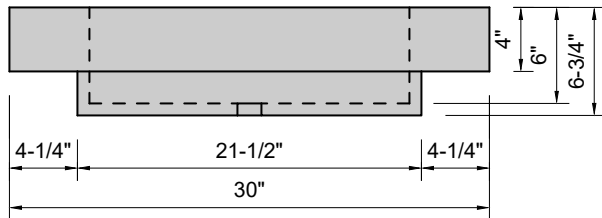

TOP VIEW

FRONT VIEW

SIDE VIEW

BACK VIEW

Model #: FLCU-30-01
Cube (floating)
single faucet hole