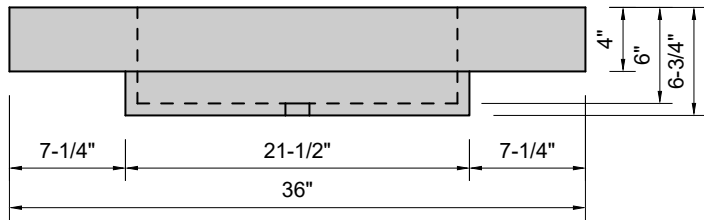

TOP VIEW

FRONT VIEW

SIDE VIEW

BACK VIEW

**Model #: FLCU-36-01**  
**Cube (floating)**  
**single faucet hole**