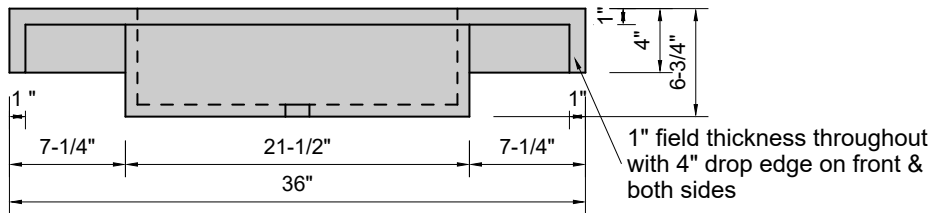

TOP VIEW

FRONT VIEW

SIDE VIEW

BACK VIEW

**Model #: FLCU-36-01**  
**Cube (floating)**  
**single faucet hole**