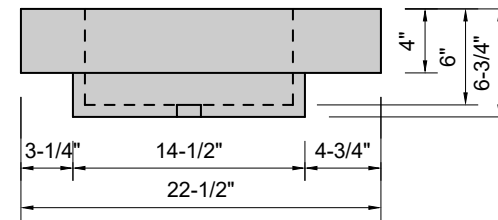

TOP VIEW

FRONT VIEW

SIDE VIEW

BACK VIEW

**Model #: FLCU-36-01**  
**Cube (floating)**  
**single faucet hole**