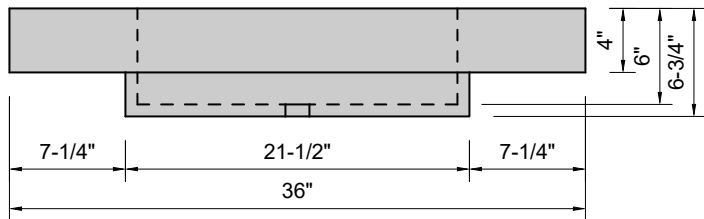

TOP VIEW

FRONT VIEW

SIDE VIEW

BACK VIEW

**Model #: FLCU-36-03**  
**Cube (floating)**  
**8" widespread faucet holes**