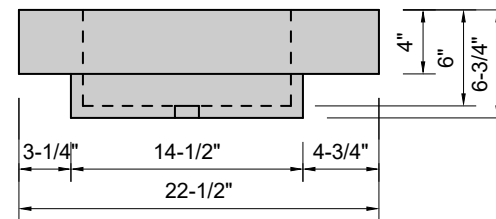

TOP VIEW

FRONT VIEW

SIDE VIEW

BACK VIEW

**Model #: FLCU-36-03**  
**Cube (floating)**  
**8" widespread faucet holes**