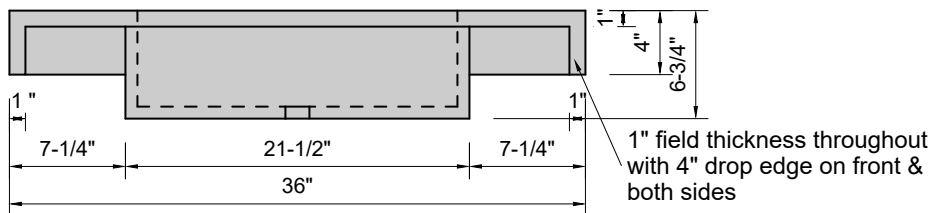

TOP VIEW

FRONT VIEW

SIDE VIEW

BACK VIEW

**Model #: FLCU-36-03**  
**Cube (floating)**  
**8" widespread faucet holes**