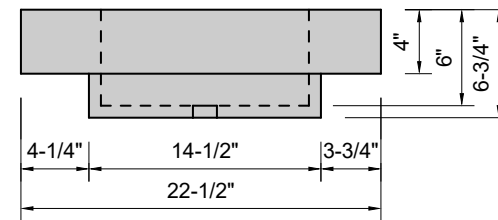

TOP VIEW

FRONT VIEW

SIDE VIEW

BACK VIEW

Model #: FLCU-40-00
Cube (floating)
no faucet holes