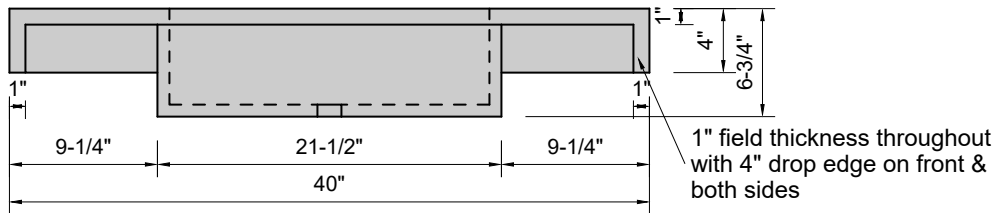

TOP VIEW

FRONT VIEW

SIDE VIEW

BACK VIEW

Model #: FLCU-40-00
Cube (floating)
no faucet holes