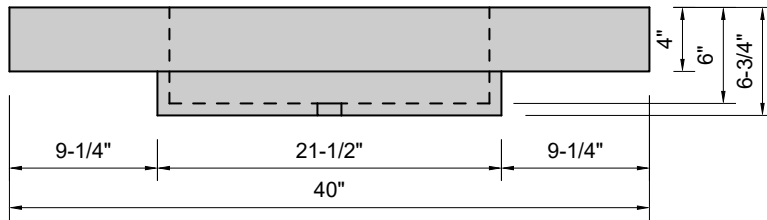

TOP VIEW

FRONT VIEW

SIDE VIEW

BACK VIEW

Model #: FLCU-40-00
Cube (floating)
no faucet holes