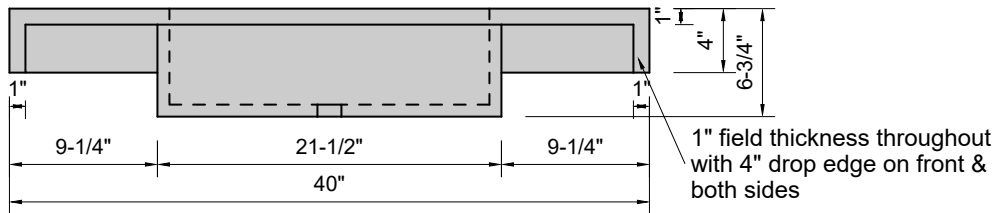

TOP VIEW

FRONT VIEW

SIDE VIEW

BACK VIEW

Model #: FLCU-40-01
Cube (floating)
single faucet hole