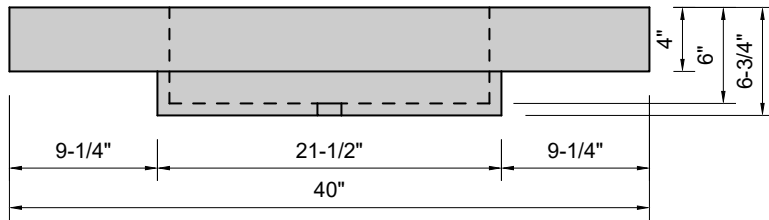

TOP VIEW

FRONT VIEW

SIDE VIEW

BACK VIEW

Model #: FLCU-40-01
Cube (floating)
single faucet hole