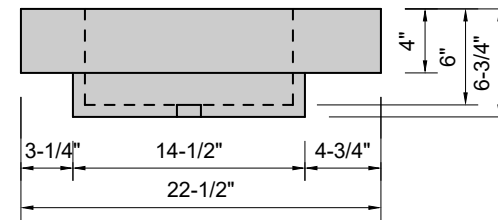

TOP VIEW

FRONT VIEW

SIDE VIEW

BACK VIEW

Model #: FLCU-40-01
Cube (floating)
single faucet hole