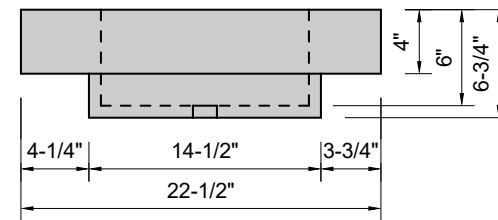

TOP VIEW

FRONT VIEW

SIDE VIEW

BACK VIEW

Model #: FLCU-42-00
Cube (floating)
no faucet holes