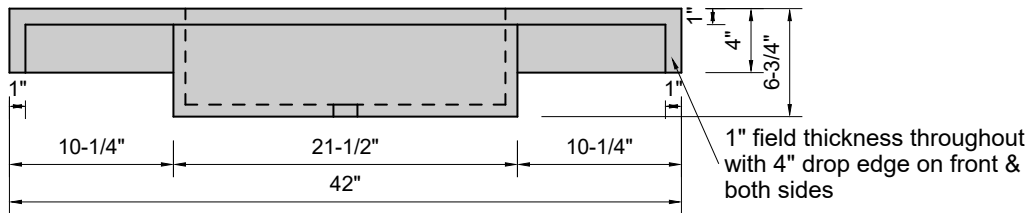

TOP VIEW

FRONT VIEW

SIDE VIEW

BACK VIEW

Model #: FLCU-42-00
Cube (floating)
no faucet holes