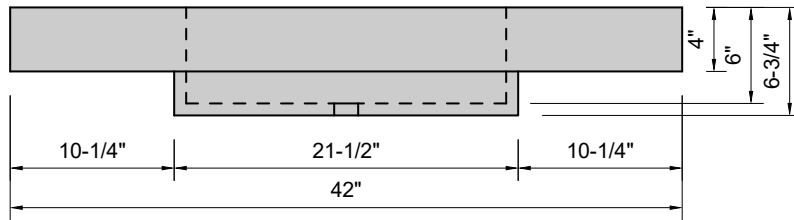

TOP VIEW

FRONT VIEW

SIDE VIEW

BACK VIEW

Model #: FLCU-42-00
Cube (floating)
no faucet holes