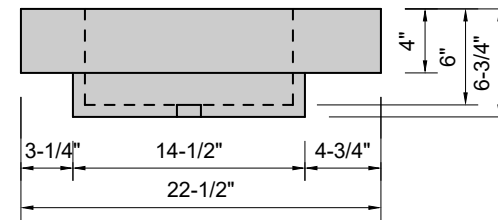

TOP VIEW

FRONT VIEW

SIDE VIEW

BACK VIEW

Model #: FLCU-42-01
Cube (floating)
single faucet hole