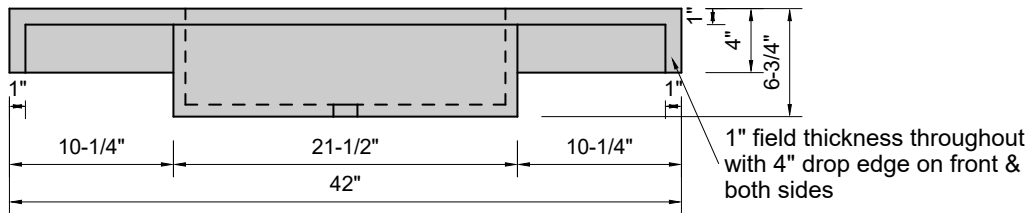

TOP VIEW

FRONT VIEW

SIDE VIEW

BACK VIEW

Model #: FLCU-42-01
Cube (floating)
single faucet hole