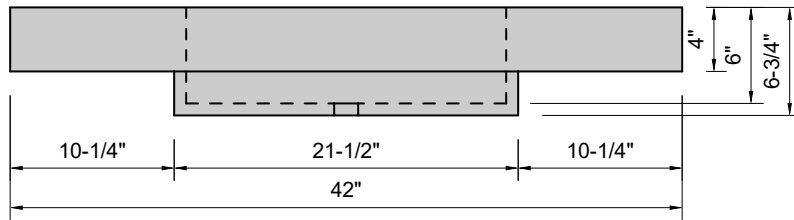

TOP VIEW

FRONT VIEW

SIDE VIEW

BACK VIEW

Model #: FLCU-42-01
Cube (floating)
single faucet hole