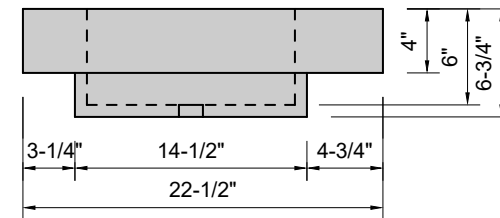

TOP VIEW

FRONT VIEW

SIDE VIEW

BACK VIEW

Model #: FLCU-42-03
Cube (floating)
8" widespread faucet holes