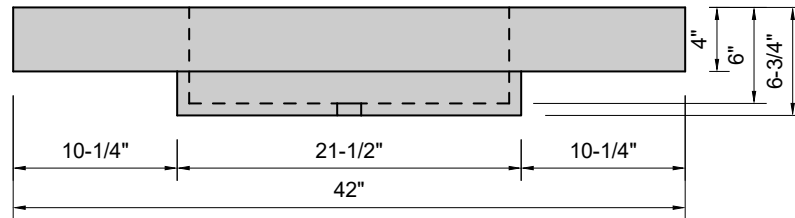

TOP VIEW

FRONT VIEW

SIDE VIEW

BACK VIEW

Model #: FLCU-42-03
Cube (floating)
8" widespread faucet holes