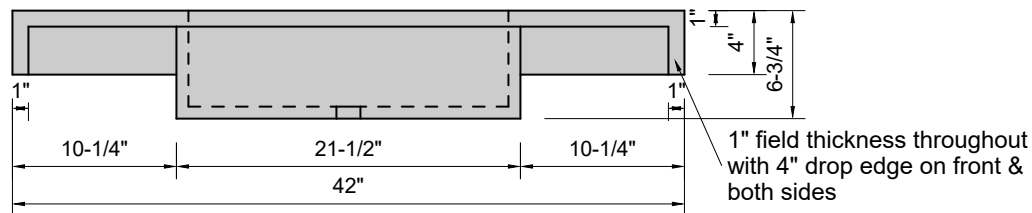

TOP VIEW

FRONT VIEW

SIDE VIEW

BACK VIEW

Model #: FLCU-42-03
Cube (floating)
8" widespread faucet holes