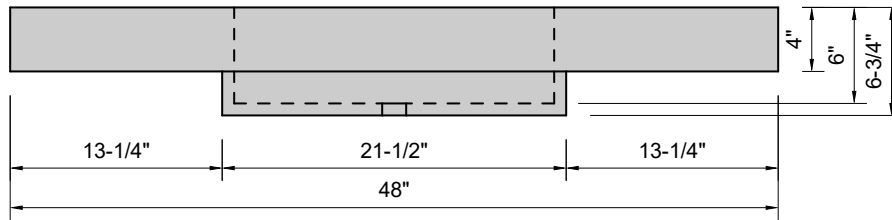

TOP VIEW

FRONT VIEW

SIDE VIEW

BACK VIEW

Model #: FLCU-48-00
Cube (floating)
no faucet holes