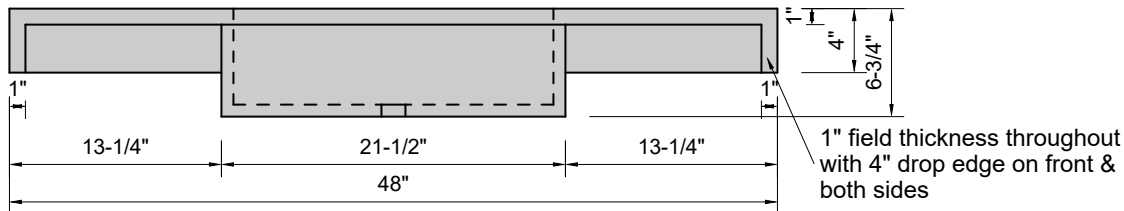

TOP VIEW

FRONT VIEW

SIDE VIEW

BACK VIEW

Model #: FLCU-48-00
Cube (floating)
no faucet holes