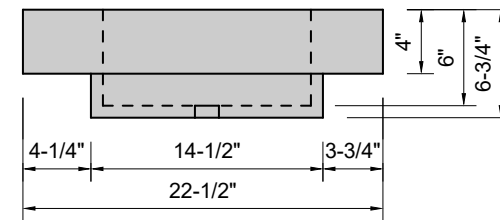

TOP VIEW

FRONT VIEW

SIDE VIEW

BACK VIEW

Model #: FLCU-48-00
Cube (floating)
no faucet holes