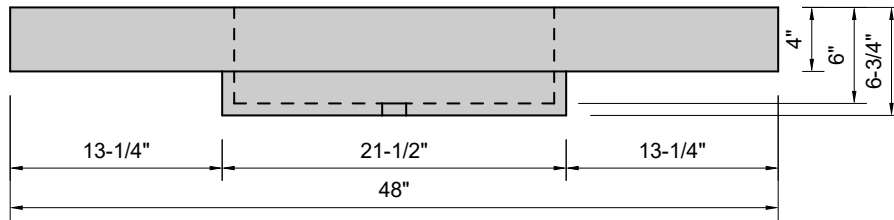

TOP VIEW

FRONT VIEW

SIDE VIEW

BACK VIEW

Model #: FLCU-48-01
Cube (floating)
single faucet hole