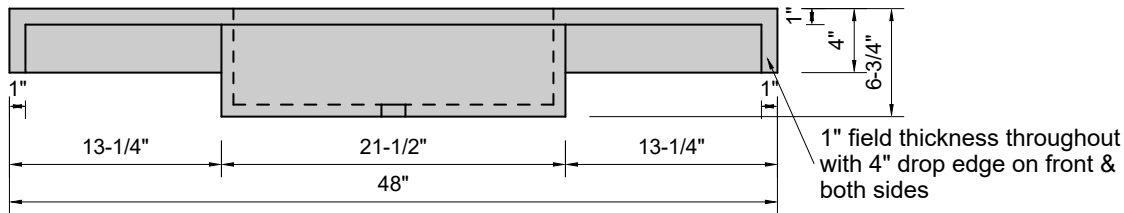

TOP VIEW

FRONT VIEW

SIDE VIEW

BACK VIEW

Model #: FLCU-48-01
Cube (floating)
single faucet hole