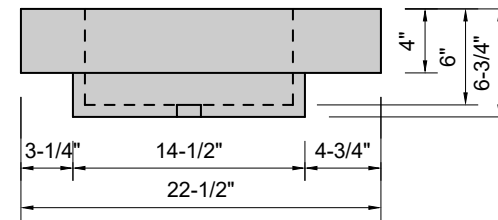

TOP VIEW

FRONT VIEW

SIDE VIEW

BACK VIEW

Model #: FLCU-48-01
Cube (floating)
single faucet hole