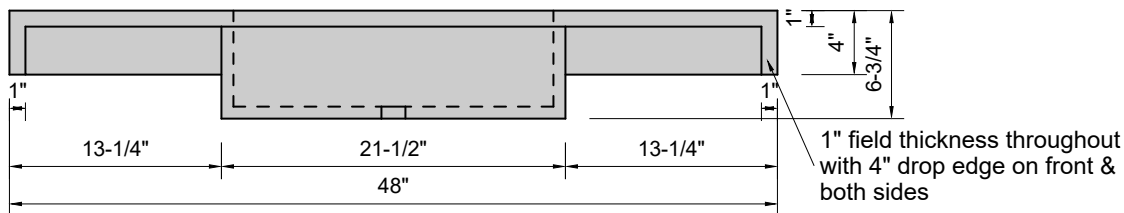

TOP VIEW

FRONT VIEW

SIDE VIEW

BACK VIEW

Model #: FLCU-48-03
Cube (floating)
8" widespread faucet holes