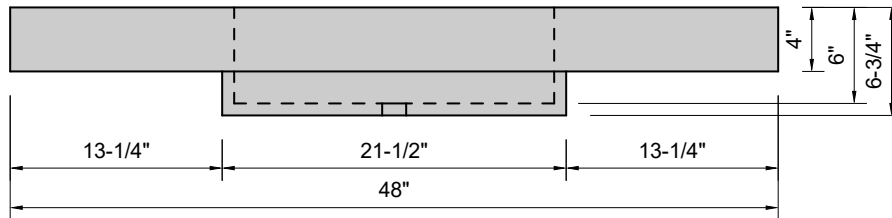

TOP VIEW

FRONT VIEW

SIDE VIEW

BACK VIEW

Model #: FLCU-48-03
Cube (floating)
8" widespread faucet holes