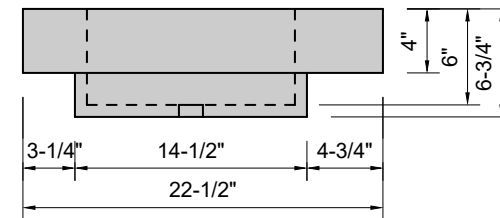

TOP VIEW

FRONT VIEW

SIDE VIEW

BACK VIEW

Model #: FLCU-48-03
Cube (floating)
8" widespread faucet holes