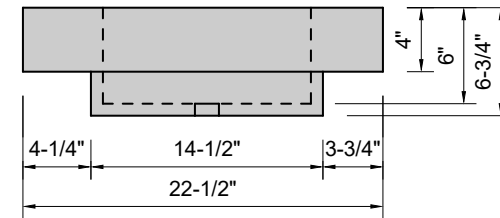

TOP VIEW

FRONT VIEW

SIDE VIEW

BACK VIEW

Model #: FLCU-60-00
Cube (floating)
no faucet holes