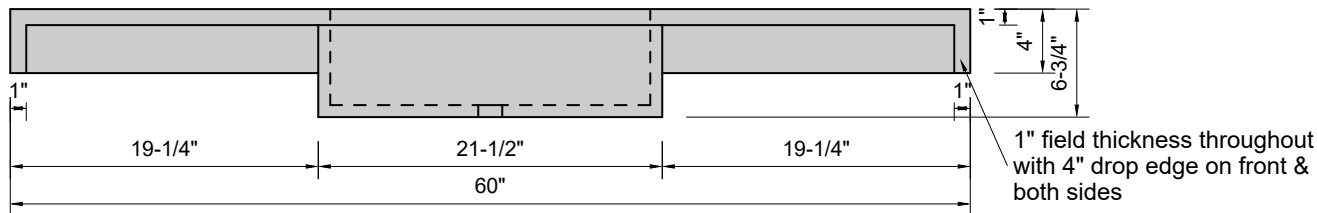

TOP VIEW

FRONT VIEW

SIDE VIEW

BACK VIEW

Model #: FLCU-60-00
Cube (floating)
no faucet holes