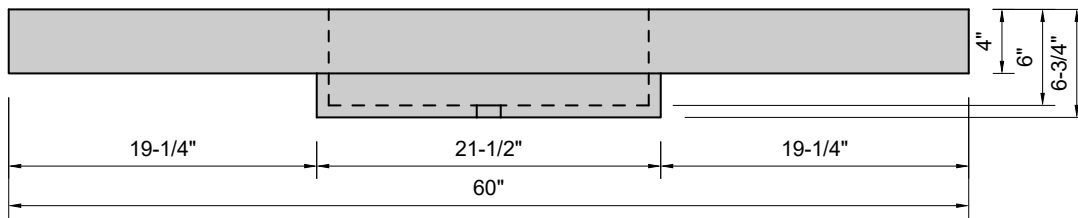

TOP VIEW

FRONT VIEW

SIDE VIEW

BACK VIEW

Model #: FLCU-60-00
Cube (floating)
no faucet holes