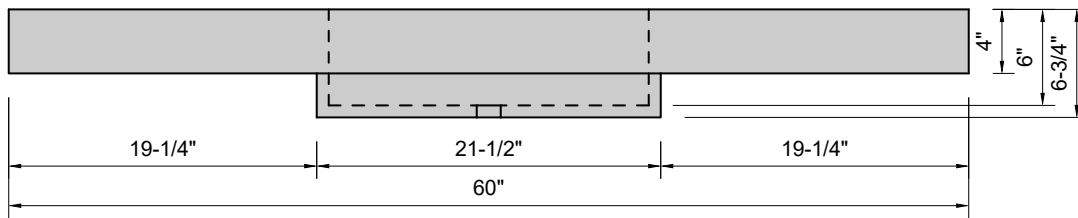

TOP VIEW

FRONT VIEW

SIDE VIEW

BACK VIEW

Model #: FLCU-60-01
Cube (floating)
single faucet hole