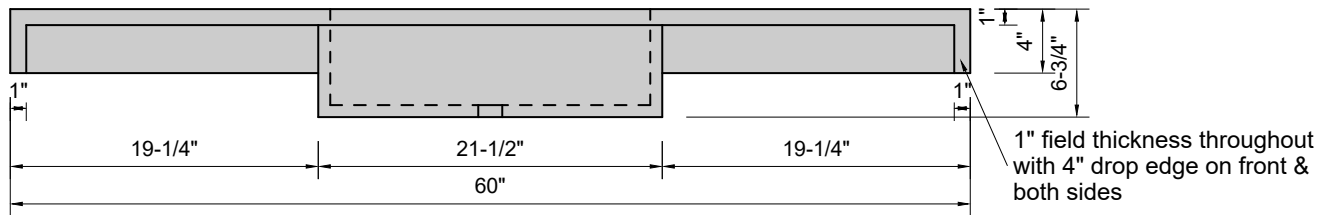

TOP VIEW

FRONT VIEW

SIDE VIEW

BACK VIEW

Model #: FLCU-60-01
Cube (floating)
single faucet hole