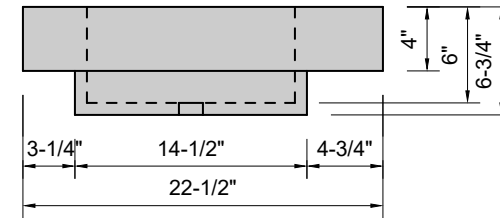

TOP VIEW

FRONT VIEW

SIDE VIEW

BACK VIEW

Model #: FLCU-60-01
Cube (floating)
single faucet hole