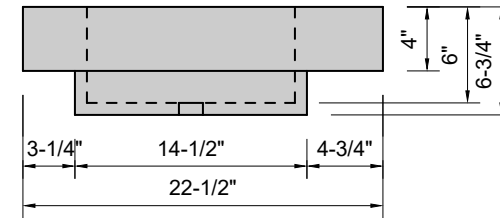

TOP VIEW

FRONT VIEW

SIDE VIEW

BACK VIEW

**Model #: FLCU-60-03**  
**Cube (floating)**  
**8" widespread faucet holes**