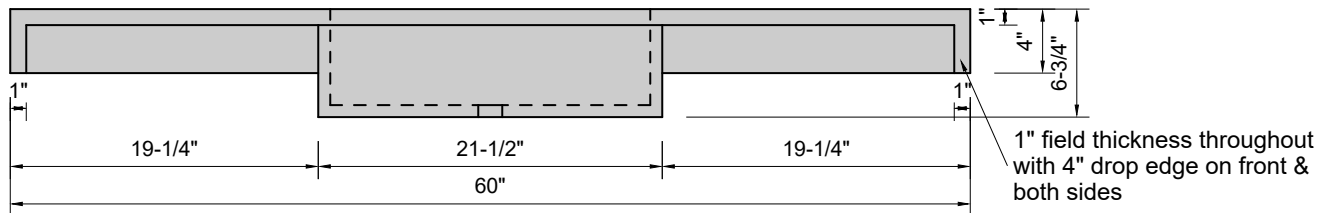

TOP VIEW

FRONT VIEW

SIDE VIEW

BACK VIEW

**Model #: FLCU-60-03**  
**Cube (floating)**  
**8" widespread faucet holes**