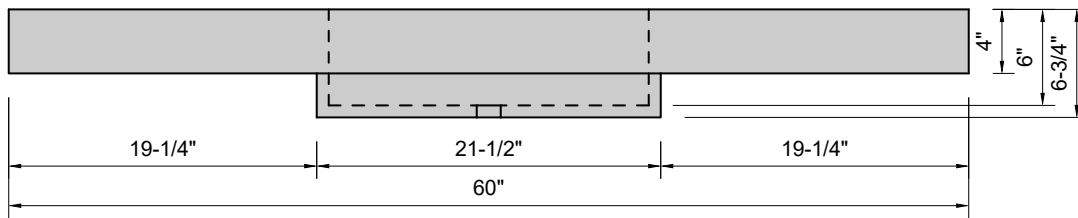

TOP VIEW

FRONT VIEW

SIDE VIEW

BACK VIEW

**Model #: FLCU-60-03**  
**Cube (floating)**  
**8" widespread faucet holes**