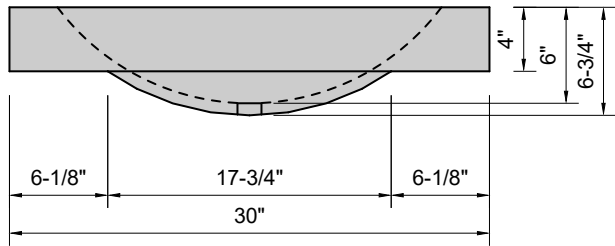

TOP VIEW

FRONT VIEW

SIDE VIEW

BACK VIEW

Model #: FLHB-30-00
Half Barrel (floating)
no faucet holes