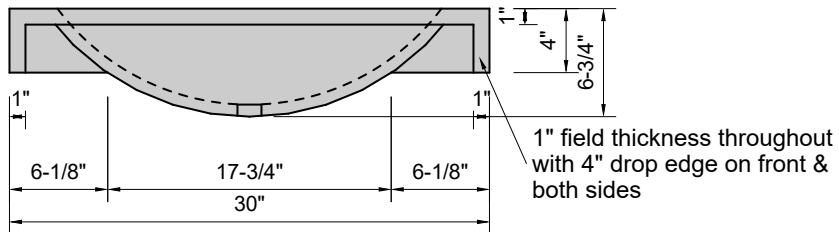

TOP VIEW

FRONT VIEW

SIDE VIEW

BACK VIEW

Model #: FLHB-30-00
Half Barrel (floating)
no faucet holes