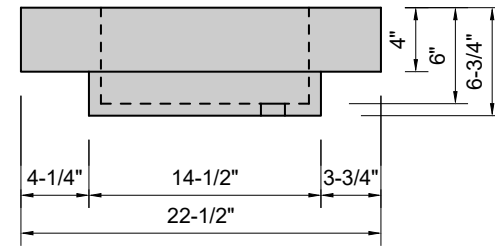

TOP VIEW

FRONT VIEW

SIDE VIEW

BACK VIEW

Model #: FLHB-30-00
Half Barrel (floating)
no faucet holes