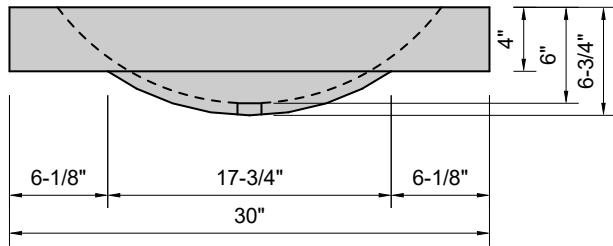

TOP VIEW

FRONT VIEW

SIDE VIEW

BACK VIEW

Model #: FLHB-30-01
Half Barrel (floating)
no faucet holes