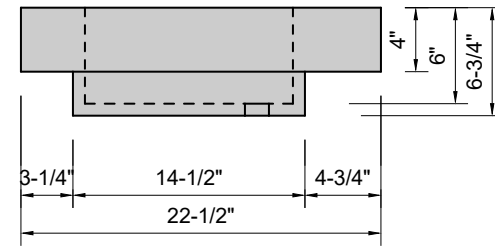

TOP VIEW

FRONT VIEW

SIDE VIEW

BACK VIEW

Model #: FLHB-30-01
Half Barrel (floating)
no faucet holes