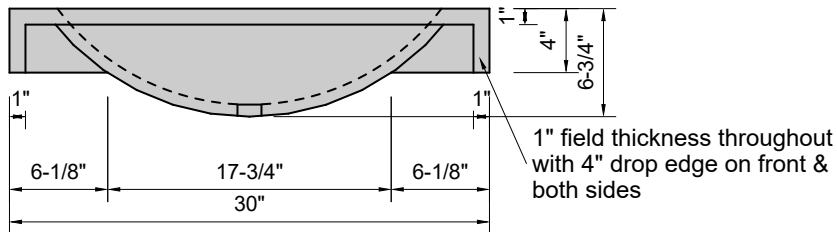

TOP VIEW

FRONT VIEW

SIDE VIEW

BACK VIEW

Model #: FLHB-30-01
Half Barrel (floating)
no faucet holes