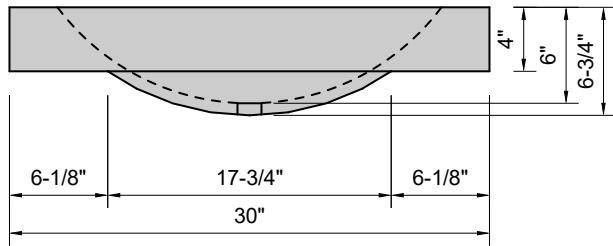

**TOP VIEW**

**FRONT VIEW**

**SIDE VIEW**

**BACK VIEW**

**Model #: FLHB-30-03**  
**Half Barrel (floating)**  
**8" widespread faucet holes**