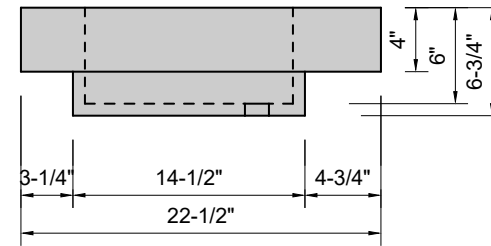

**TOP VIEW**

**FRONT VIEW**

**SIDE VIEW**

**BACK VIEW**

**Model #: FLHB-30-03**  
**Half Barrel (floating)**  
**8" widespread faucet holes**