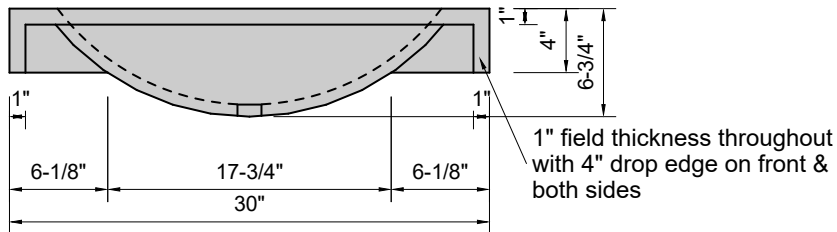

**TOP VIEW**

**FRONT VIEW**

**SIDE VIEW**

**BACK VIEW**

**Model #: FLHB-30-03**  
**Half Barrel (floating)**  
**8" widespread faucet holes**