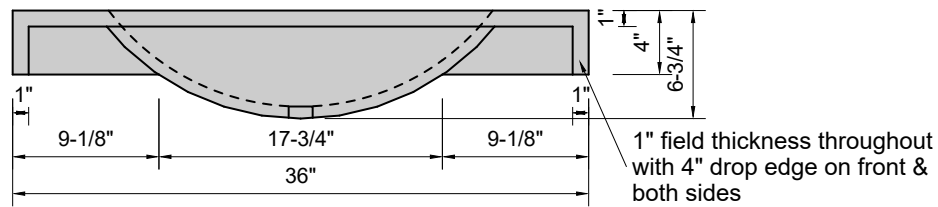

TOP VIEW

FRONT VIEW

SIDE VIEW

BACK VIEW

1" field thickness throughout with 4" drop edge on front & both sides

Model #: FLHB-36-01
Half Barrel (floating)
single faucet hole