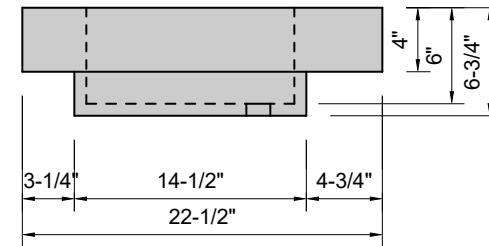

TOP VIEW

FRONT VIEW

SIDE VIEW

BACK VIEW

1" field thickness throughout with 4" drop edge on front & both sides

Model #: FLHB-36-01
Half Barrel (floating)
single faucet hole