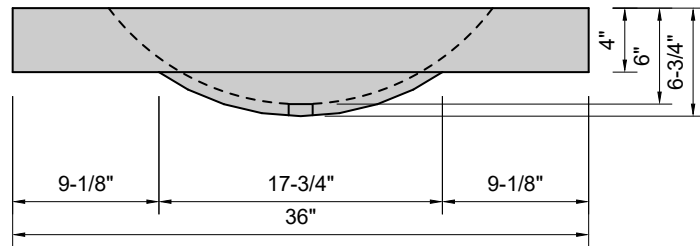

TOP VIEW

FRONT VIEW

SIDE VIEW

BACK VIEW

1" field thickness throughout with 4" drop edge on front & both sides

Model #: FLHB-36-01
Half Barrel (floating)
single faucet hole