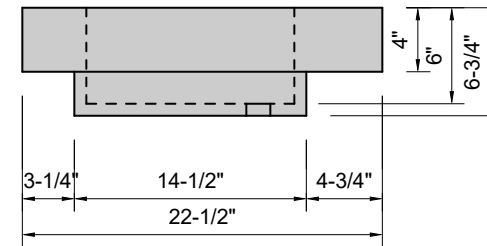

TOP VIEW

FRONT VIEW

SIDE VIEW

BACK VIEW

Model #: FLHB-36-03
Half Barrel (floating)
8" widespread faucet holes