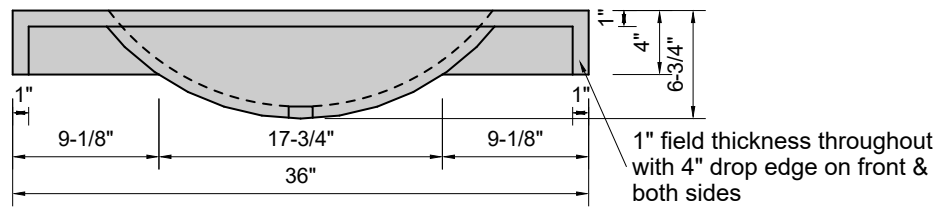

TOP VIEW

FRONT VIEW

SIDE VIEW

BACK VIEW

Model #: FLHB-36-03
Half Barrel (floating)
8" widespread faucet holes