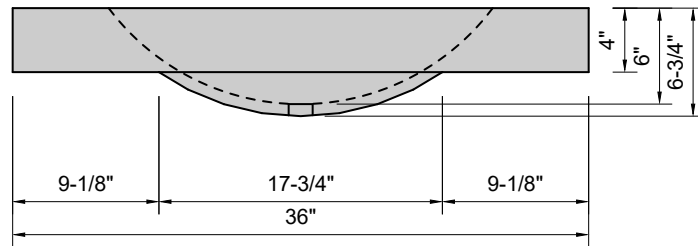

TOP VIEW

FRONT VIEW

SIDE VIEW

BACK VIEW

Model #: FLHB-36-03
Half Barrel (floating)
8" widespread faucet holes