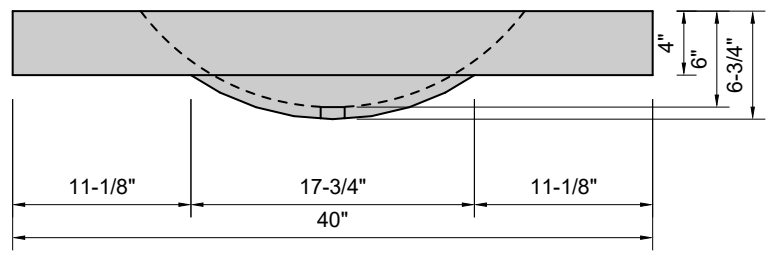

TOP VIEW

FRONT VIEW

SIDE VIEW

BACK VIEW

1" field thickness throughout with 4" drop edge on front & both sides

Model #: FLHB-40-00
Half Barrel (floating)
no faucet holes