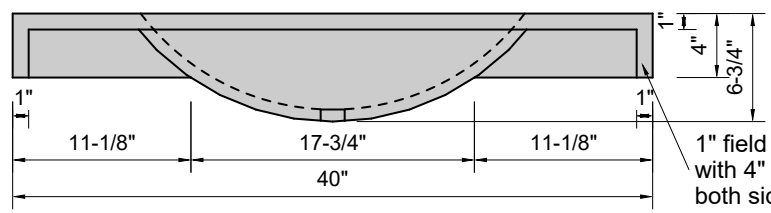

TOP VIEW

FRONT VIEW

SIDE VIEW

BACK VIEW

1" field thickness throughout with 4" drop edge on front & both sides

Model #: FLHB-40-00
Half Barrel (floating)
no faucet holes