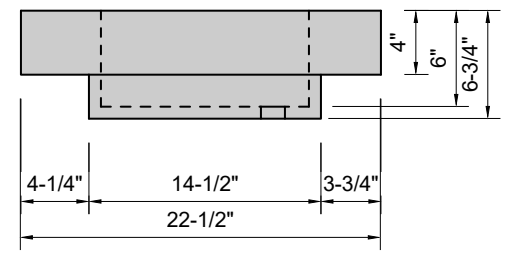

TOP VIEW

FRONT VIEW

SIDE VIEW

BACK VIEW

1" field thickness throughout with 4" drop edge on front & both sides

Model #: FLHB-40-00
Half Barrel (floating)
no faucet holes