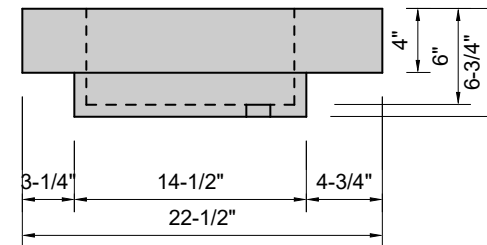

**TOP VIEW**

**FRONT VIEW**

**SIDE VIEW**

**BACK VIEW**

**Model #: FLHB-40-01**  
**Half Barrel (floating)**  
**single faucet hole**