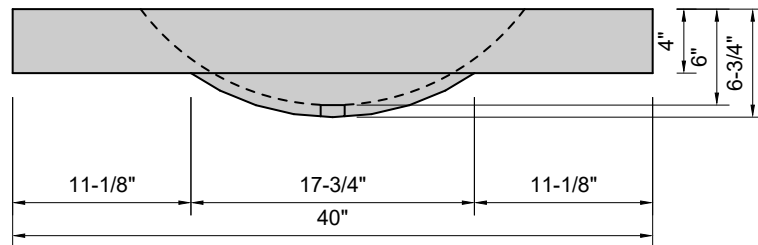

**TOP VIEW**

**FRONT VIEW**

**SIDE VIEW**

**BACK VIEW**

**Model #: FLHB-40-01**  
**Half Barrel (floating)**  
**single faucet hole**