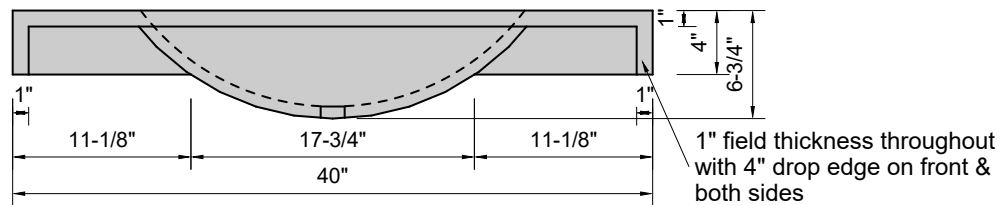

**TOP VIEW**

**FRONT VIEW**

**SIDE VIEW**

**BACK VIEW**

**Model #: FLHB-40-01**  
**Half Barrel (floating)**  
**single faucet hole**