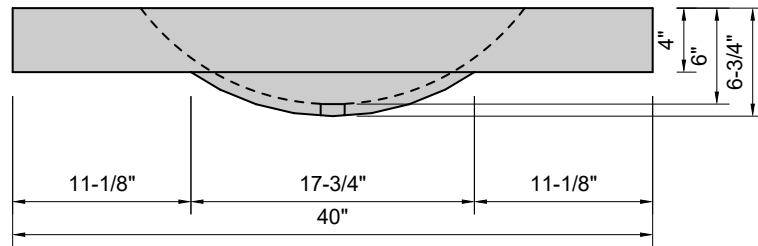

**TOP VIEW**

**FRONT VIEW**

**SIDE VIEW**

**BACK VIEW**

1" field thickness throughout with 4" drop edge on front & both sides

**Model #: FLHB-40-03**  
**Half Barrel (floating)**  
**8" widespread faucet holes**