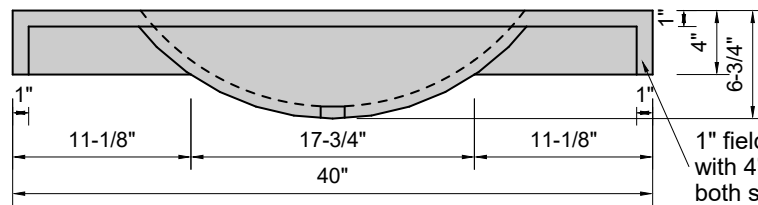

**TOP VIEW**

**FRONT VIEW**

**SIDE VIEW**

**BACK VIEW**

1" field thickness throughout with 4" drop edge on front & both sides

**Model #: FLHB-40-03**  
**Half Barrel (floating)**  
**8" widespread faucet holes**