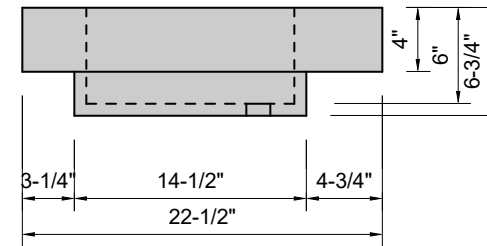

**TOP VIEW**

**FRONT VIEW**

**SIDE VIEW**

**BACK VIEW**

1" field thickness throughout with 4" drop edge on front & both sides

**Model #: FLHB-40-03**  
**Half Barrel (floating)**  
**8" widespread faucet holes**