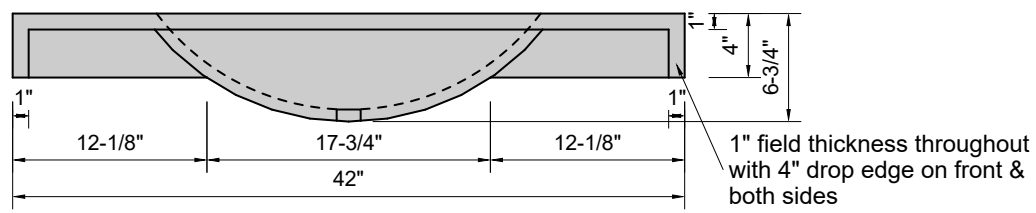

**TOP VIEW**

**FRONT VIEW**

**SIDE VIEW**

**BACK VIEW**

**Model #: FLHB-42-00**  
**Half Barrel (floating)**  
**no faucet holes**