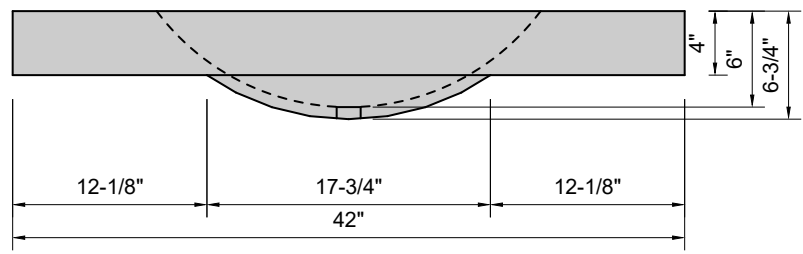

**TOP VIEW**

**FRONT VIEW**

**SIDE VIEW**

**BACK VIEW**

**Model #: FLHB-42-00**  
**Half Barrel (floating)**  
**no faucet holes**