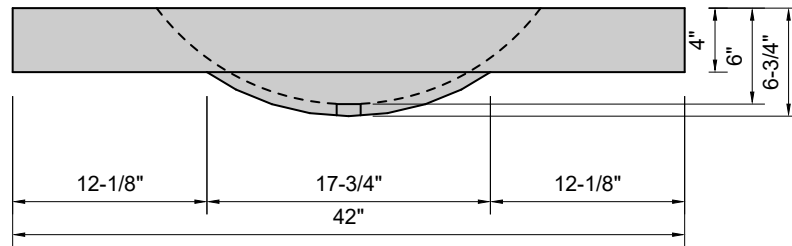

TOP VIEW

FRONT VIEW

SIDE VIEW

BACK VIEW

Model #: FLHB-42-01
Half Barrel (floating)
single faucet hole