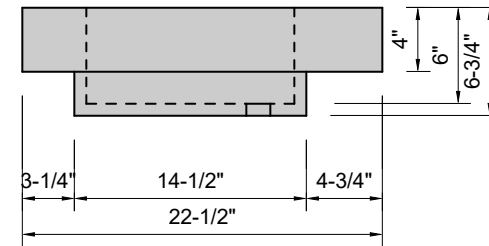

TOP VIEW

FRONT VIEW

SIDE VIEW

BACK VIEW

Model #: FLHB-42-01
Half Barrel (floating)
single faucet hole