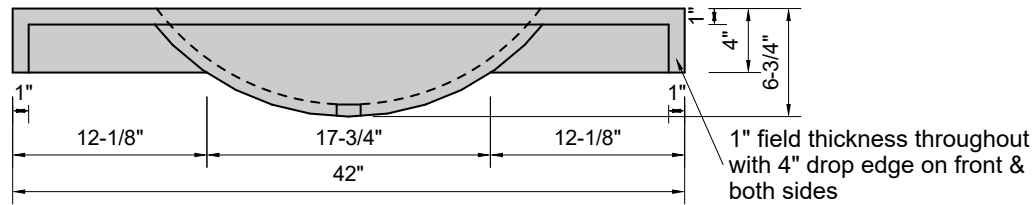

TOP VIEW

FRONT VIEW

SIDE VIEW

BACK VIEW

Model #: FLHB-42-01
Half Barrel (floating)
single faucet hole