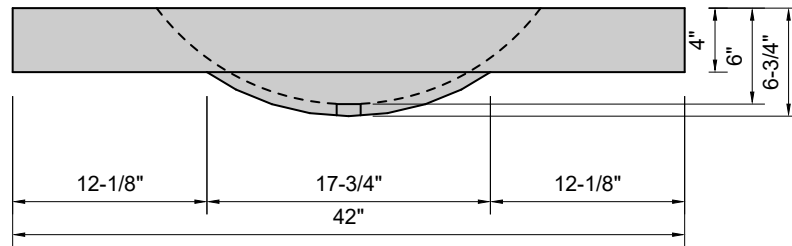

**TOP VIEW**

**FRONT VIEW**

**SIDE VIEW**

**BACK VIEW**

**Model #: FLHB-42-03**  
**Half Barrel (floating)**  
**8" widespread faucet holes**