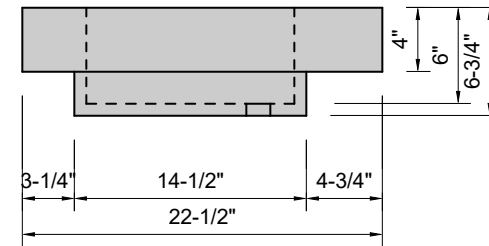

**TOP VIEW**

**FRONT VIEW**

**SIDE VIEW**

**BACK VIEW**

**Model #: FLHB-42-03**  
**Half Barrel (floating)**  
**8" widespread faucet holes**