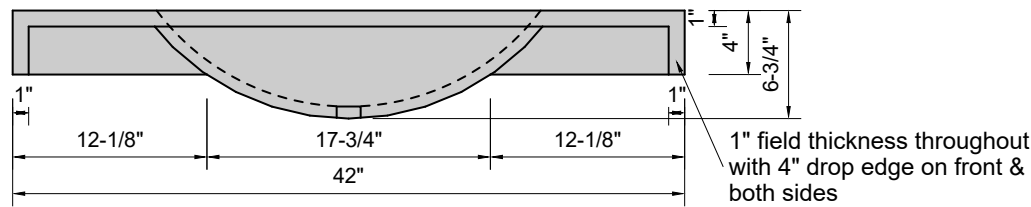

**TOP VIEW**

**FRONT VIEW**

**SIDE VIEW**

**BACK VIEW**

**Model #: FLHB-42-03**  
**Half Barrel (floating)**  
**8" widespread faucet holes**