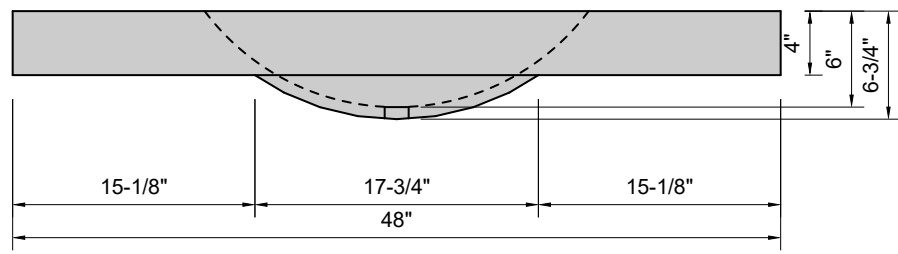

**TOP VIEW**

**FRONT VIEW**

**SIDE VIEW**

**BACK VIEW**

**Model #: FLHB-48-00**  
**Half Barrel (floating)**  
**no faucet holes**