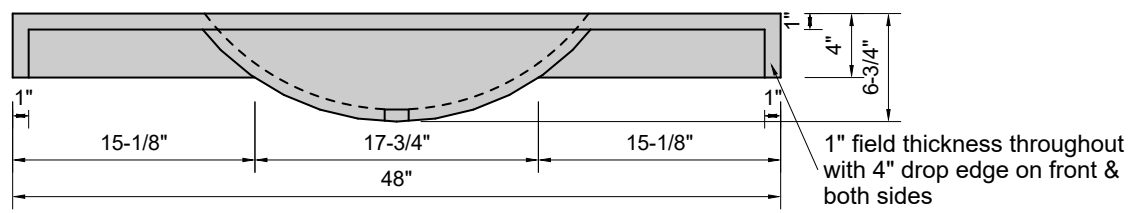

**TOP VIEW**

**FRONT VIEW**

**SIDE VIEW**

**BACK VIEW**

**Model #: FLHB-48-00**  
**Half Barrel (floating)**  
**no faucet holes**