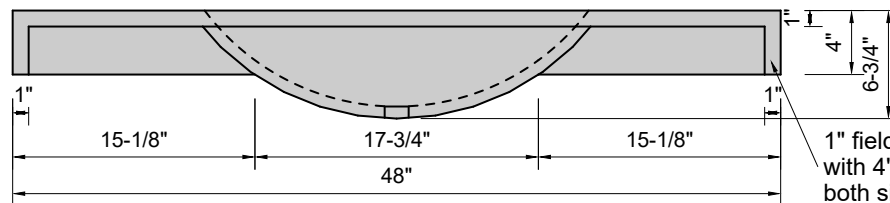

TOP VIEW

FRONT VIEW

SIDE VIEW

BACK VIEW

1" field thickness throughout
with 4" drop edge on front &
both sides

Model #: FLHB-48-01
Half Barrel (floating)
single faucet hole