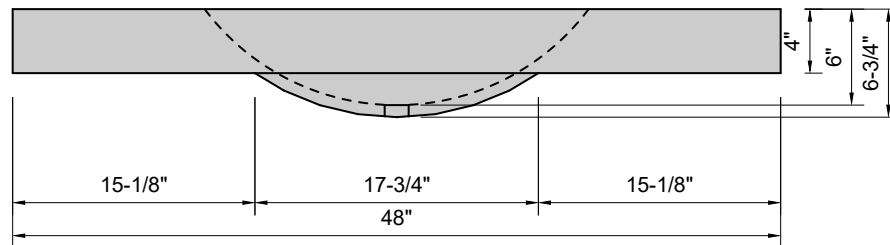

TOP VIEW

FRONT VIEW

SIDE VIEW

BACK VIEW

1" field thickness throughout
with 4" drop edge on front &
both sides

Model #: FLHB-48-01
Half Barrel (floating)
single faucet hole