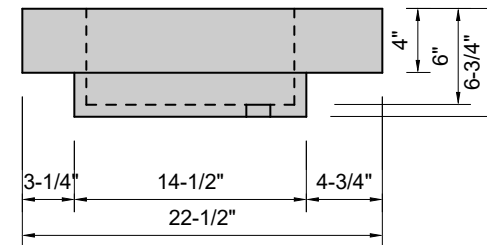

TOP VIEW

FRONT VIEW

SIDE VIEW

BACK VIEW

1" field thickness throughout
with 4" drop edge on front &
both sides

Model #: FLHB-48-01
Half Barrel (floating)
single faucet hole