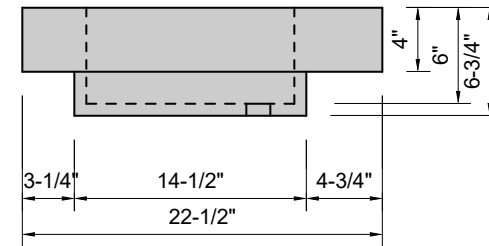

**TOP VIEW**

**FRONT VIEW**

**SIDE VIEW**

**BACK VIEW**

**Model #: FLHB-48-03**  
**Half Barrel (floating)**  
**8" widespread faucet holes**