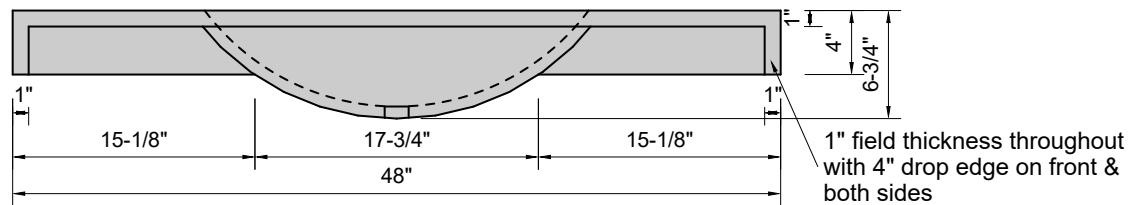

**TOP VIEW**

**FRONT VIEW**

**SIDE VIEW**

**BACK VIEW**

**Model #: FLHB-48-03**  
**Half Barrel (floating)**  
**8" widespread faucet holes**