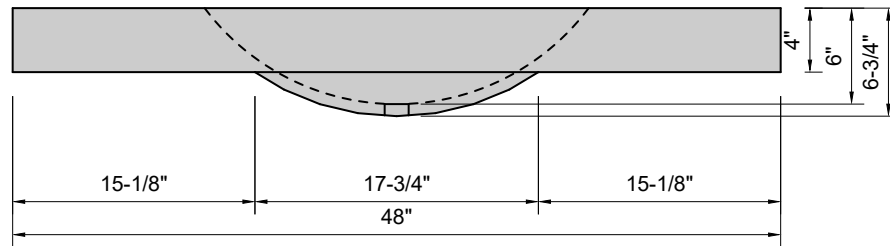

**TOP VIEW**

**FRONT VIEW**

**SIDE VIEW**

**BACK VIEW**

**Model #: FLHB-48-03**  
**Half Barrel (floating)**  
**8" widespread faucet holes**