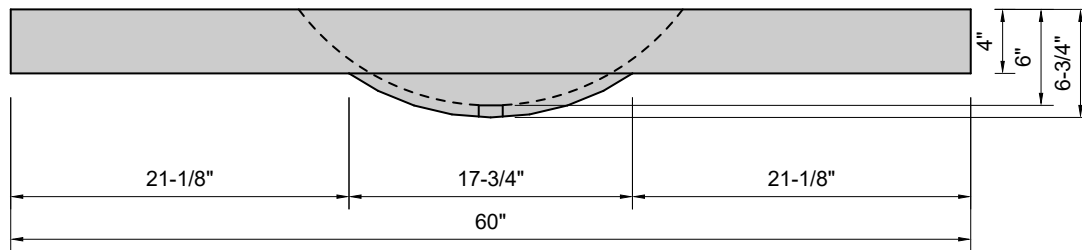

TOP VIEW

FRONT VIEW

SIDE VIEW

BACK VIEW

Model #: FLHB-60-00
Half Barrel (floating)
no faucet holes