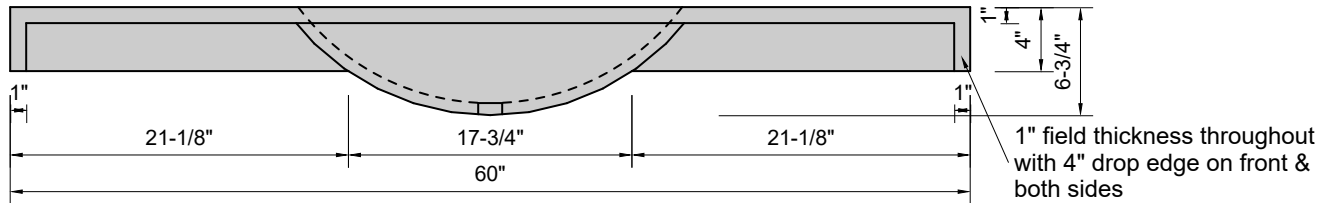

TOP VIEW

FRONT VIEW

SIDE VIEW

BACK VIEW

Model #: FLHB-60-00
Half Barrel (floating)
no faucet holes