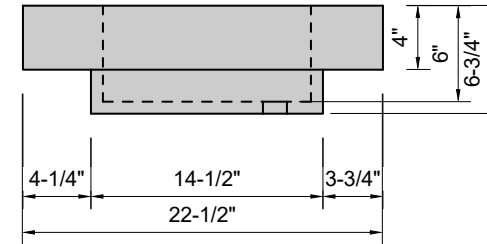

TOP VIEW

FRONT VIEW

SIDE VIEW

BACK VIEW

Model #: FLHB-60-00
Half Barrel (floating)
no faucet holes