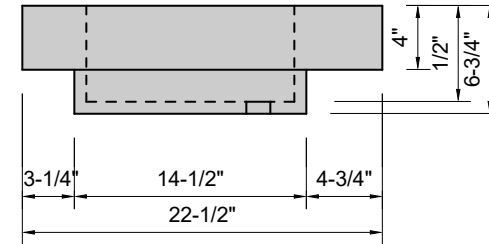

TOP VIEW

FRONT VIEW

SIDE VIEW

BACK VIEW

Model #: FLHB-60-01
Half Barrel (floating)
single faucet hole