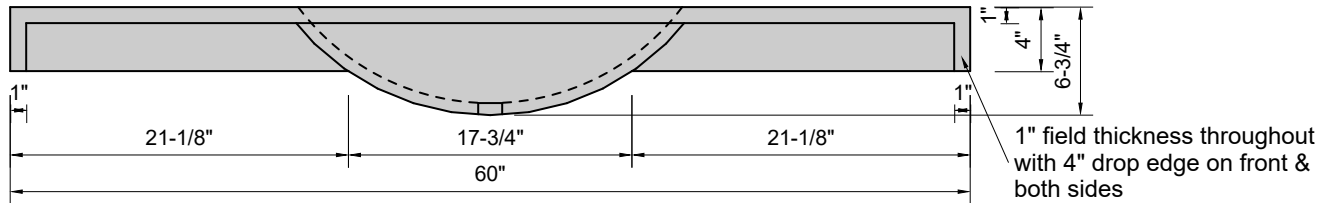

TOP VIEW

FRONT VIEW

SIDE VIEW

BACK VIEW

Model #: FLHB-60-01
Half Barrel (floating)
single faucet hole