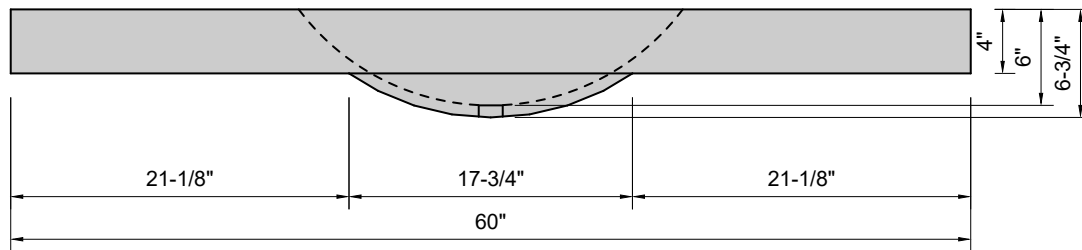

TOP VIEW

FRONT VIEW

SIDE VIEW

BACK VIEW

Model #: FLHB-60-01
Half Barrel (floating)
single faucet hole