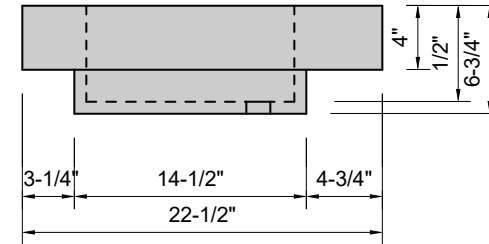

TOP VIEW

FRONT VIEW

SIDE VIEW

BACK VIEW

Model #: FLHB-60-03
Half Barrel (floating)
8" widespread faucet holes