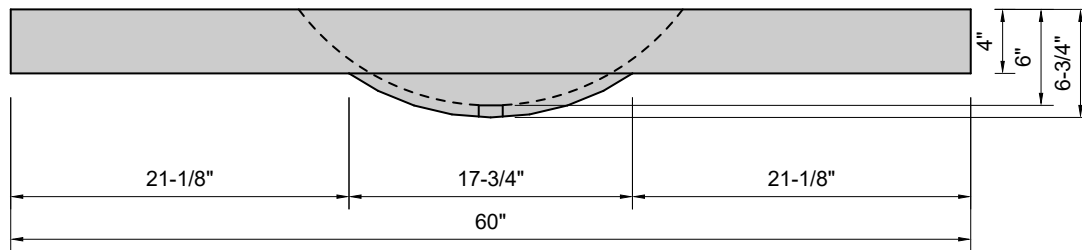

TOP VIEW

FRONT VIEW

SIDE VIEW

BACK VIEW

Model #: FLHB-60-03
Half Barrel (floating)
8" widespread faucet holes