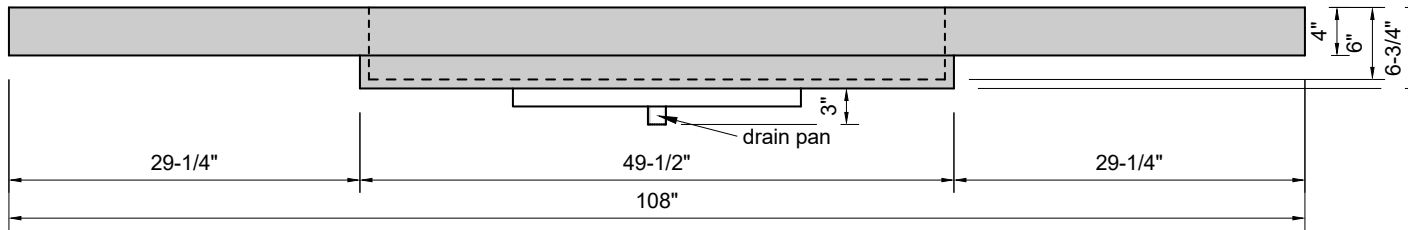

TOP VIEW

FRONT VIEW

SIDE VIEW

BACK VIEW

1" field thickness throughout
with 4" drop edge on front &
both sides

Model #: FLLR-108-00
Large Ramp (floating)
no faucet holes