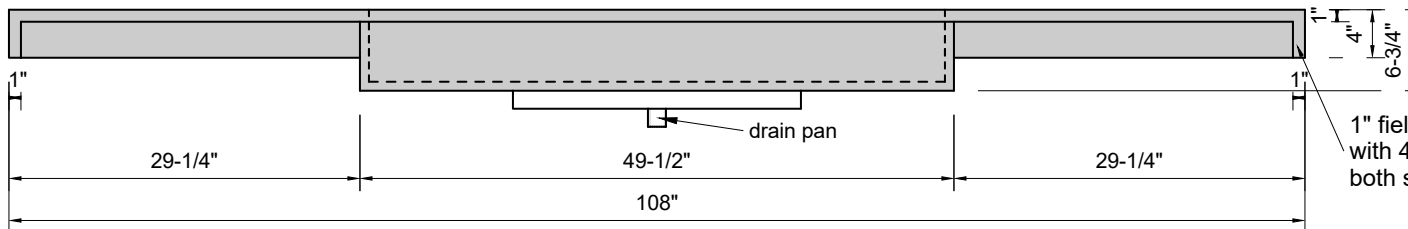

TOP VIEW

FRONT VIEW

SIDE VIEW

BACK VIEW

1" field thickness throughout
with 4" drop edge on front &
both sides

Model #: FLLR-108-00
Large Ramp (floating)
no faucet holes