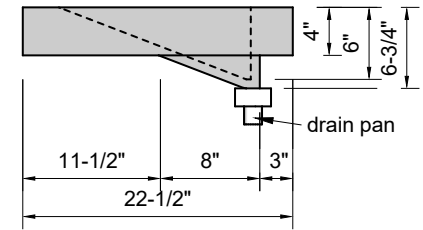

TOP VIEW

FRONT VIEW

SIDE VIEW

BACK VIEW

1" field thickness throughout
with 4" drop edge on front &
both sides

Model #: FLLR-108-00
Large Ramp (floating)
no faucet holes