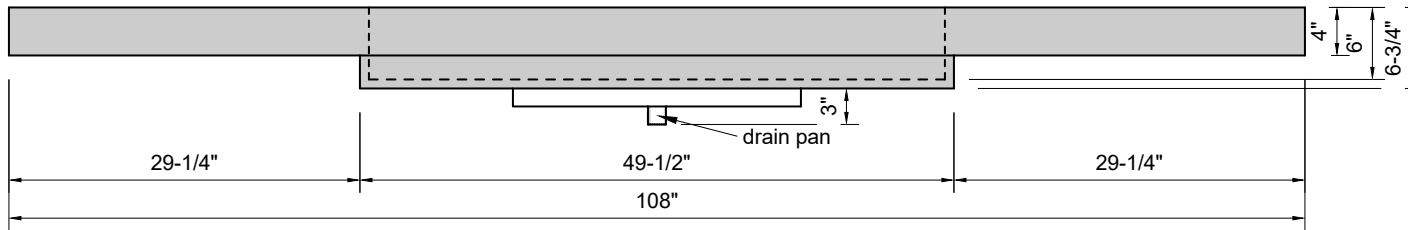

TOP VIEW

FRONT VIEW

SIDE VIEW

BACK VIEW

**Model #: FLLR-108-01**  
**Large Ramp (floating)**  
**single faucet holes**