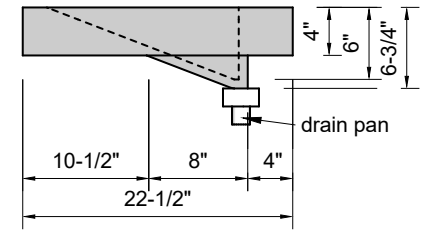

TOP VIEW

FRONT VIEW

SIDE VIEW

BACK VIEW

**Model #: FLLR-108-01**  
**Large Ramp (floating)**  
**single faucet holes**