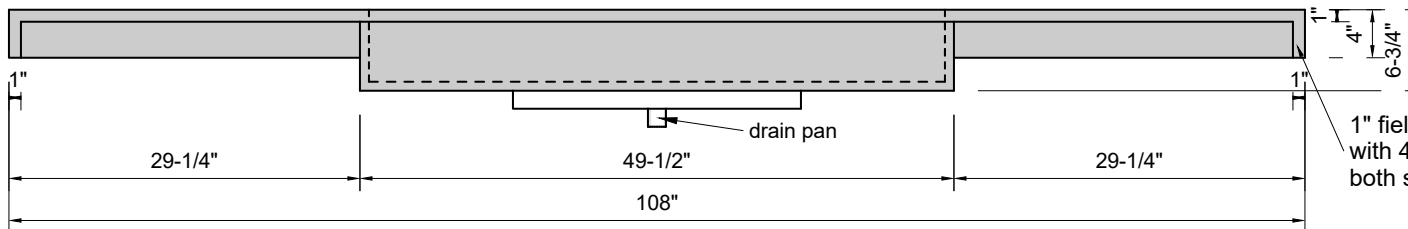

TOP VIEW

FRONT VIEW

SIDE VIEW

BACK VIEW

**Model #: FLLR-108-01**  
**Large Ramp (floating)**  
**single faucet holes**