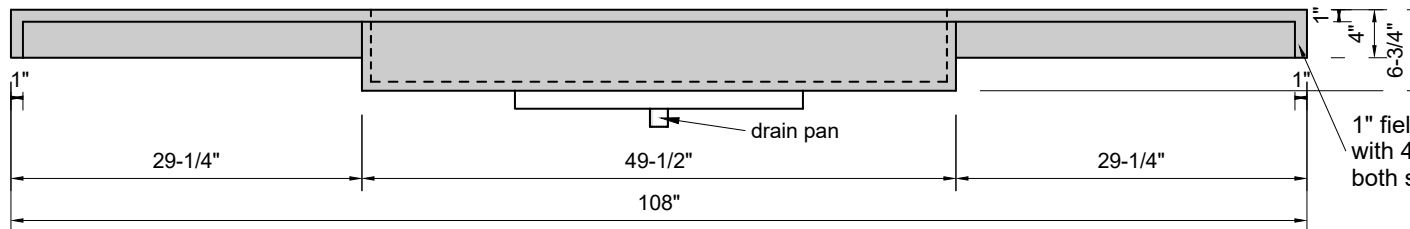

TOP VIEW

FRONT VIEW

SIDE VIEW

BACK VIEW

Model #: FLLR-108-03
Large Ramp (floating)
8" widespread faucet holes