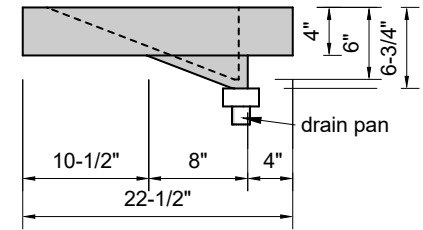

TOP VIEW

FRONT VIEW

SIDE VIEW

BACK VIEW

Model #: FLLR-108-03
Large Ramp (floating)
8" widespread faucet holes