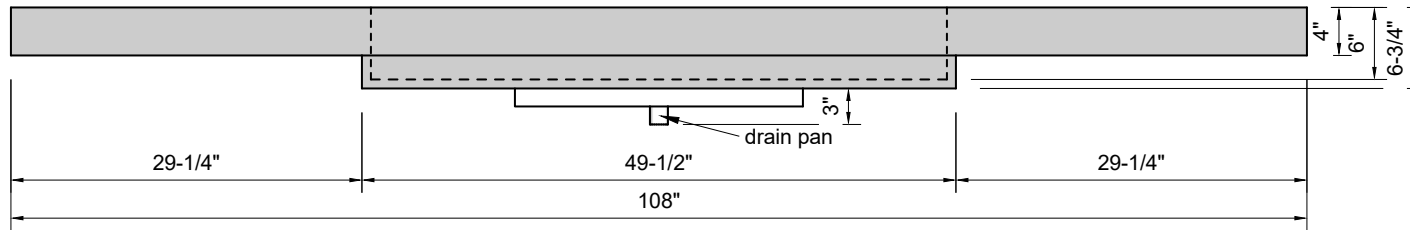

TOP VIEW

FRONT VIEW

SIDE VIEW

BACK VIEW

Model #: FLLR-108-03
Large Ramp (floating)
8" widespread faucet holes