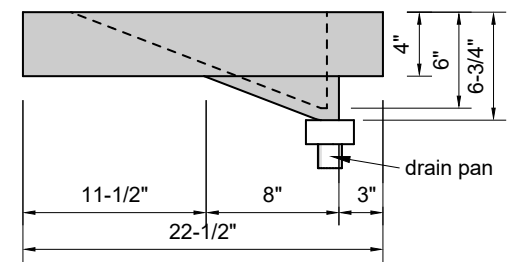

TOP VIEW

FRONT VIEW

BACK VIEW

SIDE VIEW

Model #: FLLR-60-00
Large Ramp (floating)
no faucet holes