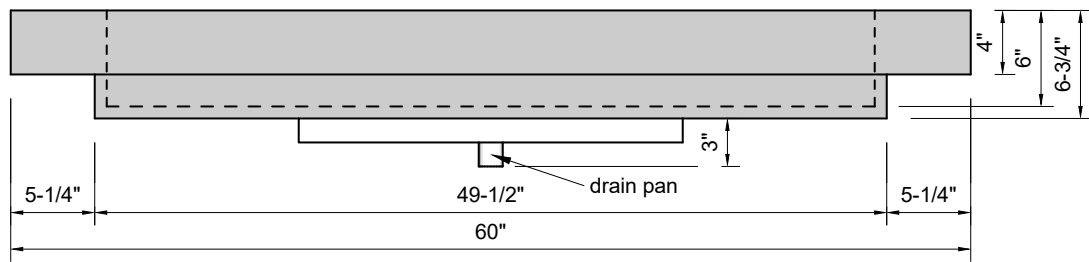

TOP VIEW

FRONT VIEW

BACK VIEW

SIDE VIEW

Model #: FLLR-60-00
Large Ramp (floating)
no faucet holes