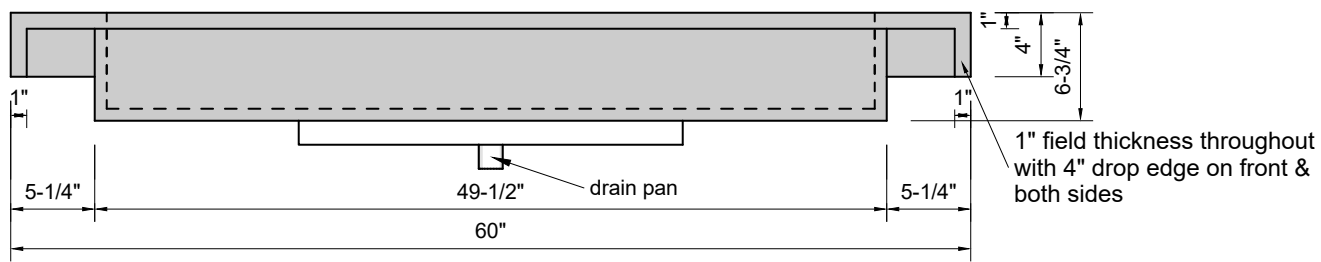

TOP VIEW

FRONT VIEW

BACK VIEW

SIDE VIEW

Model #: FLLR-60-00
Large Ramp (floating)
no faucet holes