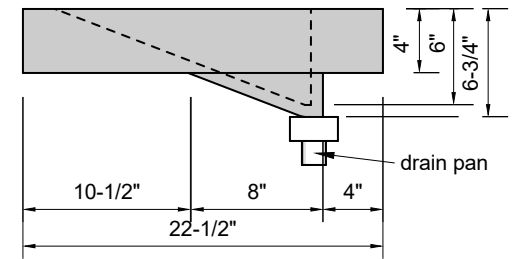

TOP VIEW

FRONT VIEW

BACK VIEW

SIDE VIEW

Model #: FLLR-60-01
Large Ramp (floating)
single faucet holes