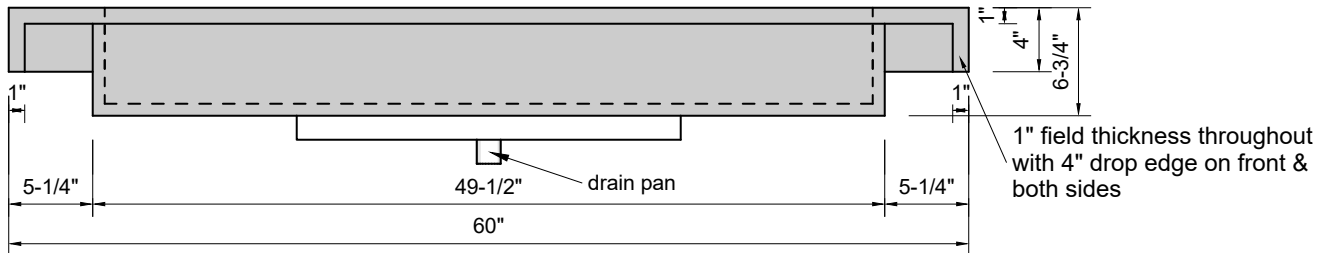

TOP VIEW

FRONT VIEW

BACK VIEW

SIDE VIEW

Model #: FLLR-60-01
Large Ramp (floating)
single faucet holes