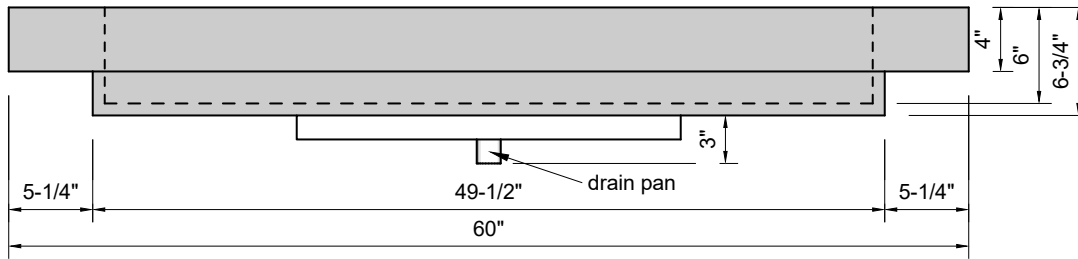

TOP VIEW

FRONT VIEW

BACK VIEW

SIDE VIEW

Model #: FLLR-60-01
Large Ramp (floating)
single faucet holes