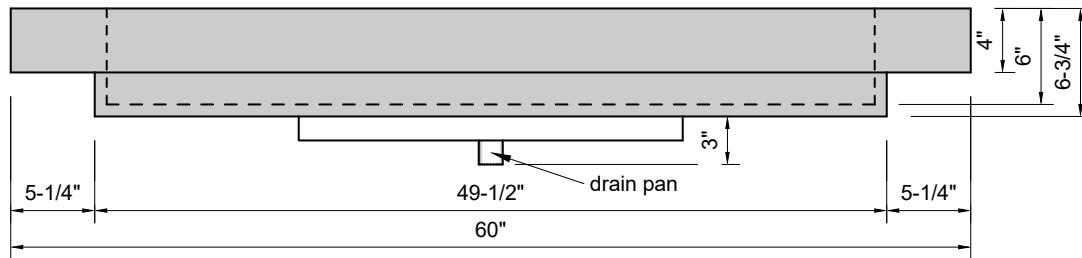

TOP VIEW

FRONT VIEW

SIDE VIEW

BACK VIEW

Model #: FLLR-60-03
Large Ramp (floating)
8" widespread faucet holes