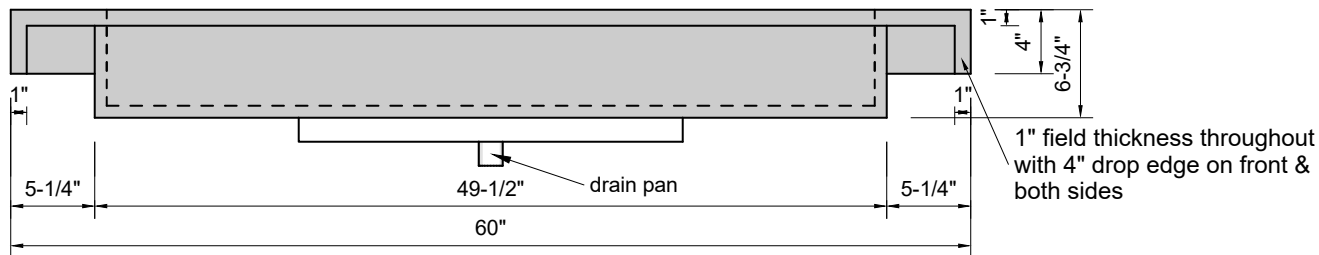

TOP VIEW

FRONT VIEW

SIDE VIEW

BACK VIEW

Model #: FLLR-60-03
Large Ramp (floating)
8" widespread faucet holes