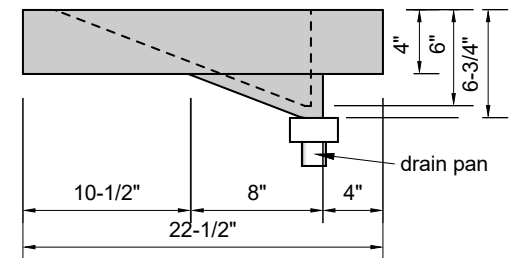

TOP VIEW

FRONT VIEW

SIDE VIEW

BACK VIEW

Model #: FLLR-60-03
Large Ramp (floating)
8" widespread faucet holes