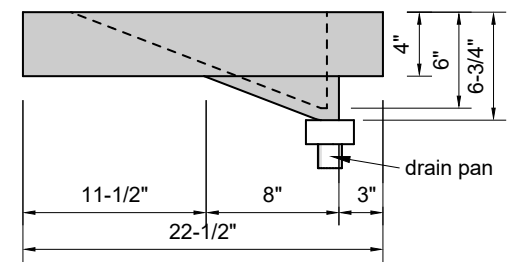

TOP VIEW

FRONT VIEW

SIDE VIEW

BACK VIEW

1" field thickness throughout with 4" drop edge on front & both sides

Model #: FLLR-66-00
Large Ramp (floating)
no faucet holes