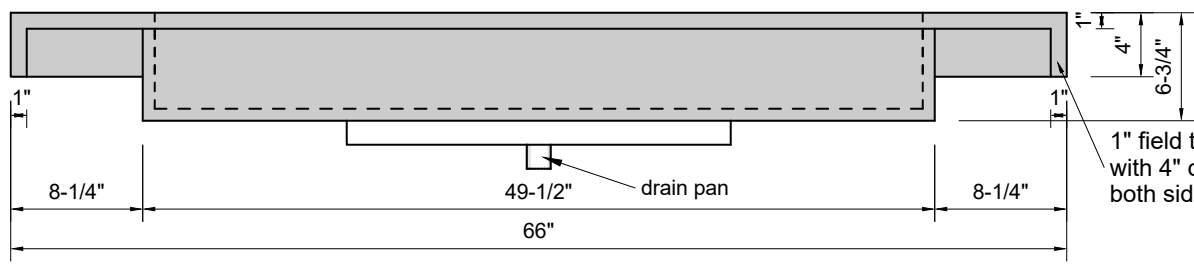

TOP VIEW

FRONT VIEW

SIDE VIEW

BACK VIEW

1" field thickness throughout with 4" drop edge on front & both sides

Model #: FLLR-66-00
Large Ramp (floating)
no faucet holes