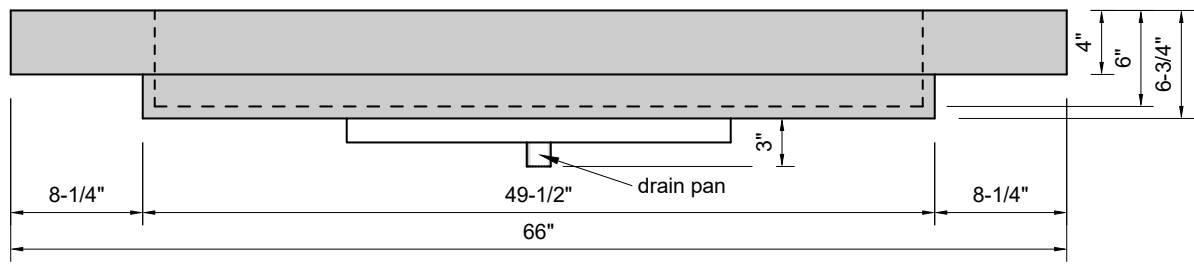

TOP VIEW

FRONT VIEW

SIDE VIEW

BACK VIEW

1" field thickness throughout with 4" drop edge on front & both sides

Model #: FLLR-66-00
Large Ramp (floating)
no faucet holes