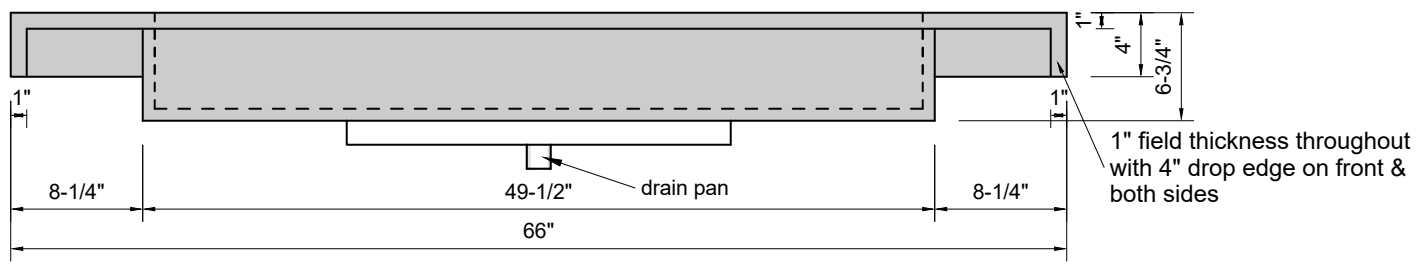

TOP VIEW

FRONT VIEW

SIDE VIEW

BACK VIEW

Model #: FLLR-66-01
Large Ramp (floating)
single faucet holes