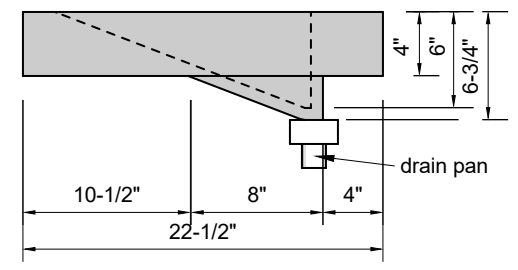

TOP VIEW

FRONT VIEW

SIDE VIEW

BACK VIEW

Model #: FLLR-66-01
Large Ramp (floating)
single faucet holes