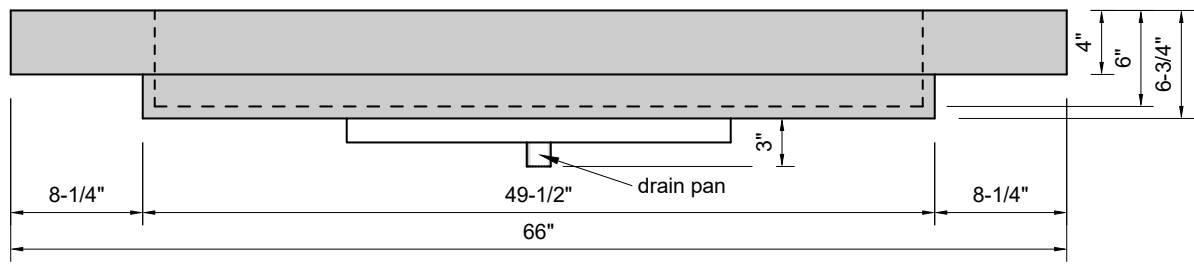

TOP VIEW

FRONT VIEW

SIDE VIEW

BACK VIEW

Model #: FLLR-66-01
Large Ramp (floating)
single faucet holes