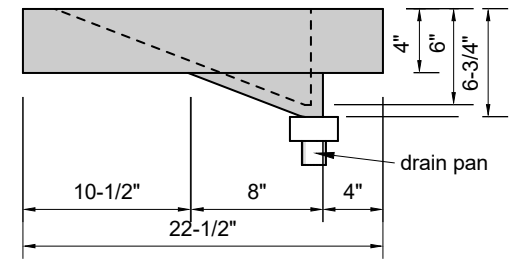

TOP VIEW

FRONT VIEW

SIDE VIEW

BACK VIEW

Model #: FLLR-66-03
Large Ramp (floating)
8" widespread faucet holes