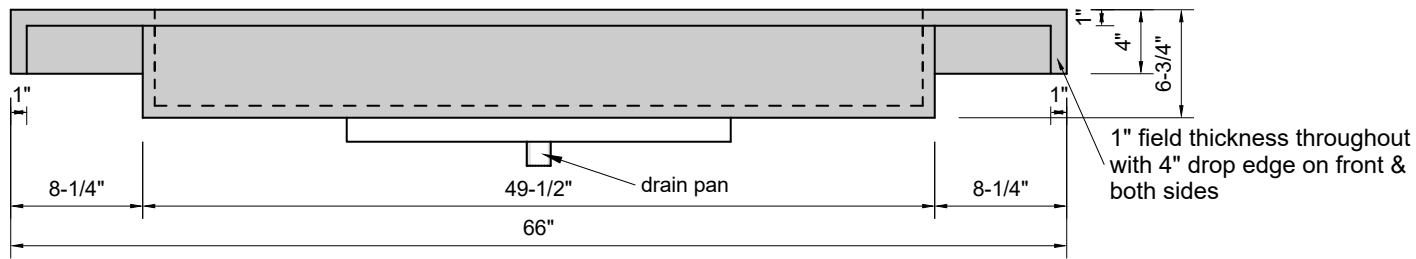

TOP VIEW

FRONT VIEW

SIDE VIEW

BACK VIEW

Model #: FLLR-66-03
Large Ramp (floating)
8" widespread faucet holes