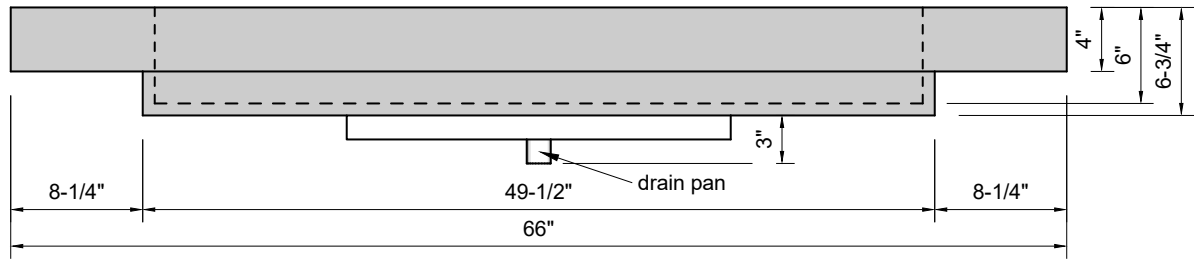

TOP VIEW

FRONT VIEW

SIDE VIEW

BACK VIEW

Model #: FLLR-66-03
Large Ramp (floating)
8" widespread faucet holes