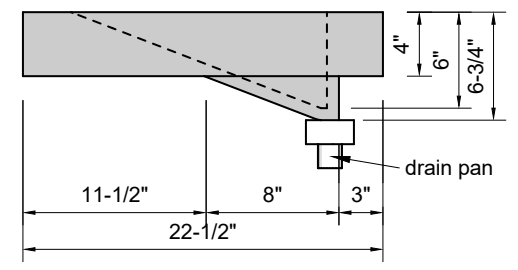

TOP VIEW

FRONT VIEW

SIDE VIEW

BACK VIEW

**Model #: FLLR-72-00**  
**Large Ramp (floating)**  
**no faucet holes**