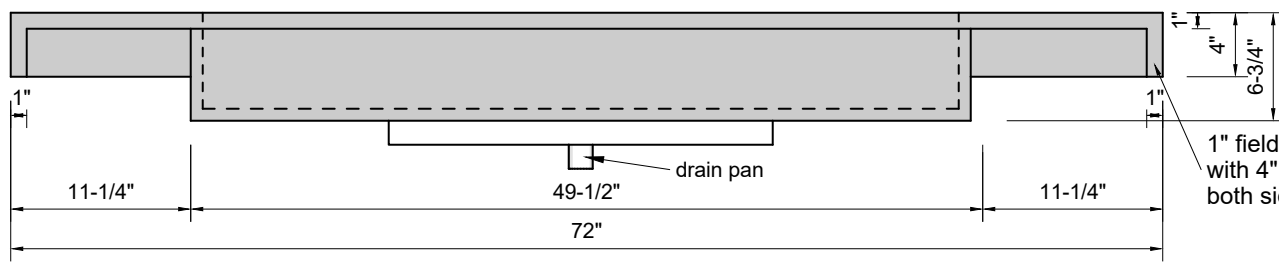

TOP VIEW

FRONT VIEW

SIDE VIEW

BACK VIEW

**Model #: FLLR-72-00**  
**Large Ramp (floating)**  
**no faucet holes**