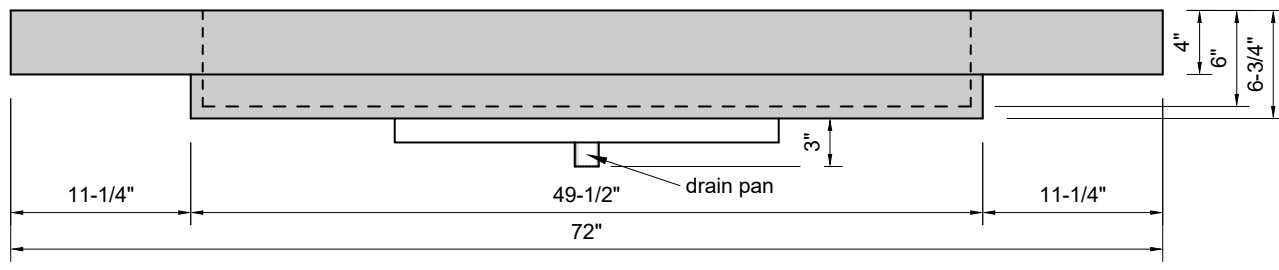

TOP VIEW

FRONT VIEW

SIDE VIEW

BACK VIEW

**Model #: FLLR-72-00**  
**Large Ramp (floating)**  
**no faucet holes**