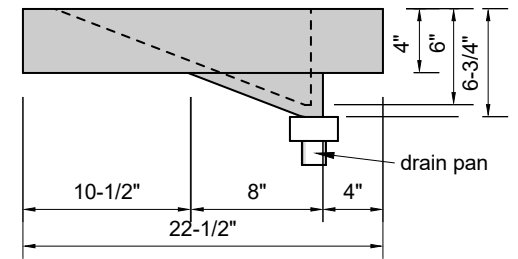

TOP VIEW

FRONT VIEW

SIDE VIEW

BACK VIEW

Model #: FLLR-72-01
Large Ramp (floating)
single faucet holes