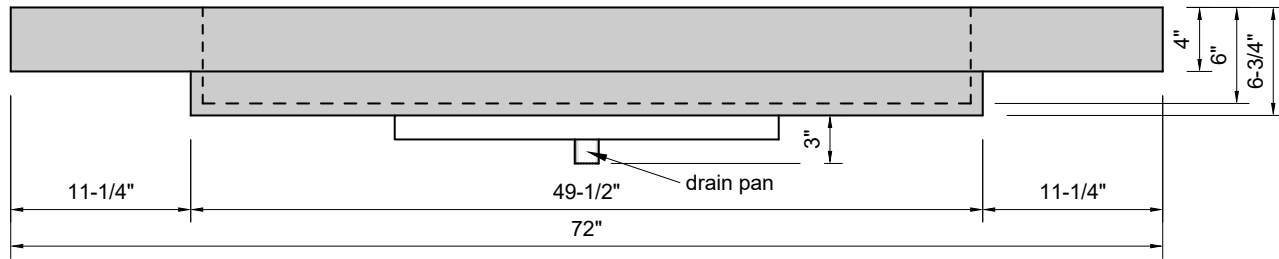

TOP VIEW

FRONT VIEW

SIDE VIEW

BACK VIEW

Model #: FLLR-72-01
Large Ramp (floating)
single faucet holes