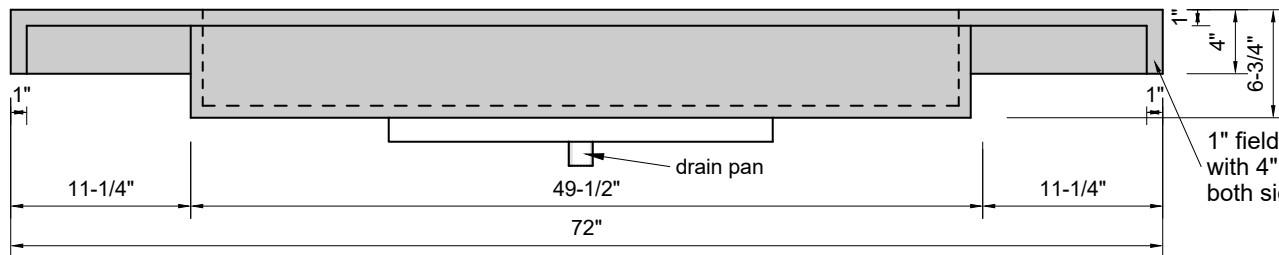

TOP VIEW

FRONT VIEW

SIDE VIEW

BACK VIEW

Model #: FLLR-72-01
Large Ramp (floating)
single faucet holes