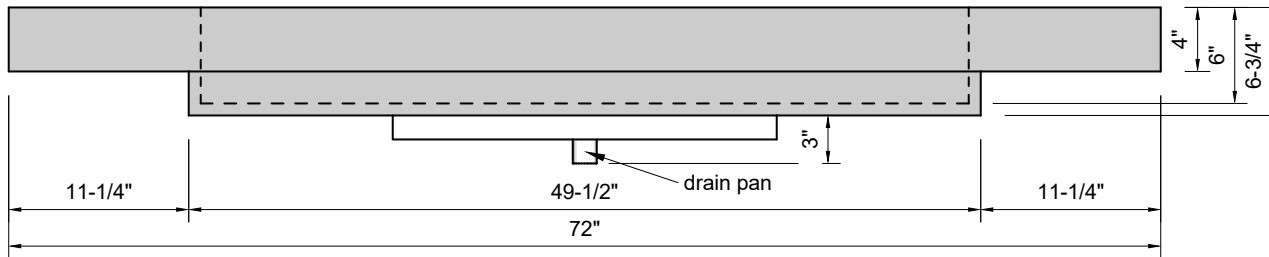

TOP VIEW

FRONT VIEW

SIDE VIEW

BACK VIEW

Model #: FLLR-72-03
Large Ramp (floating)
8" widespread faucet holes