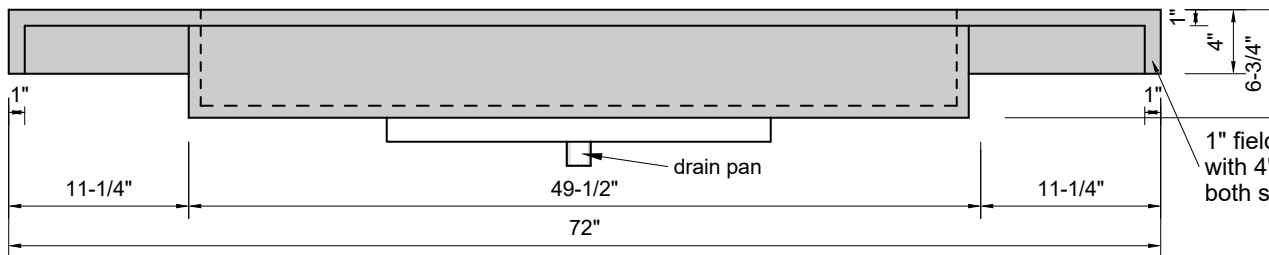

TOP VIEW

FRONT VIEW

SIDE VIEW

BACK VIEW

Model #: FLLR-72-03
Large Ramp (floating)
8" widespread faucet holes