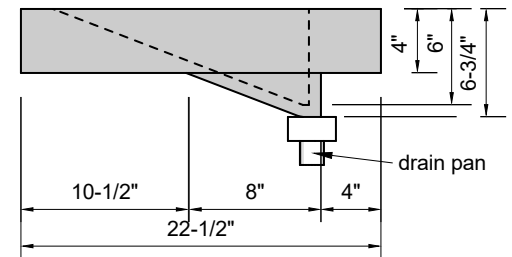

TOP VIEW

FRONT VIEW

SIDE VIEW

BACK VIEW

Model #: FLLR-72-03
Large Ramp (floating)
8" widespread faucet holes