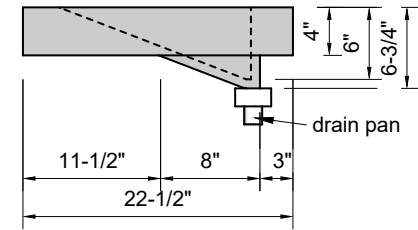

TOP VIEW

FRONT VIEW

SIDE VIEW

BACK VIEW

Model #: FLLR-84-00
Large Ramp (floating)
no faucet holes