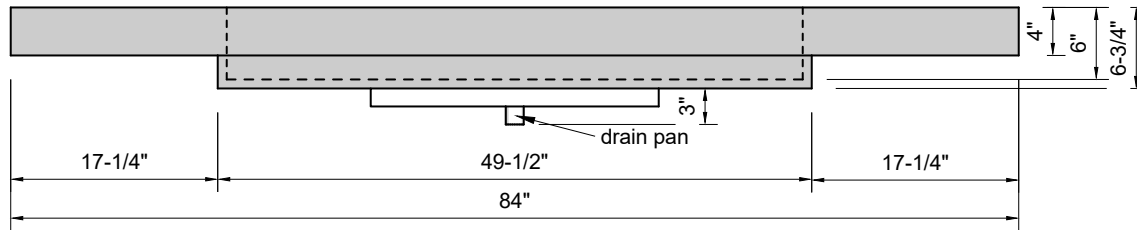

TOP VIEW

FRONT VIEW

SIDE VIEW

BACK VIEW

Model #: FLLR-84-00
Large Ramp (floating)
no faucet holes