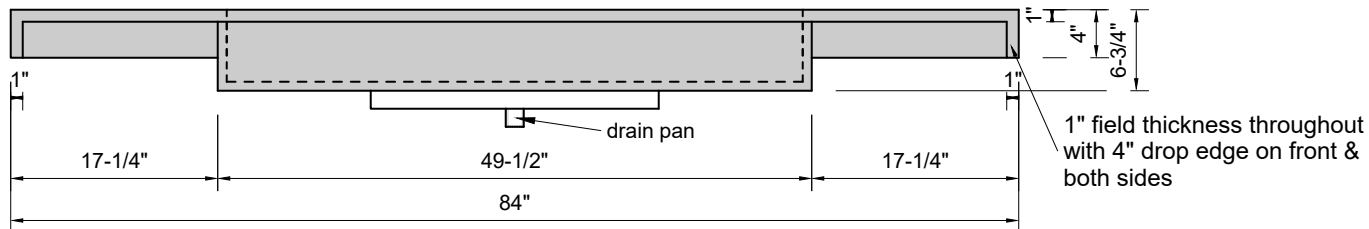

TOP VIEW

FRONT VIEW

SIDE VIEW

BACK VIEW

Model #: FLLR-84-00
Large Ramp (floating)
no faucet holes