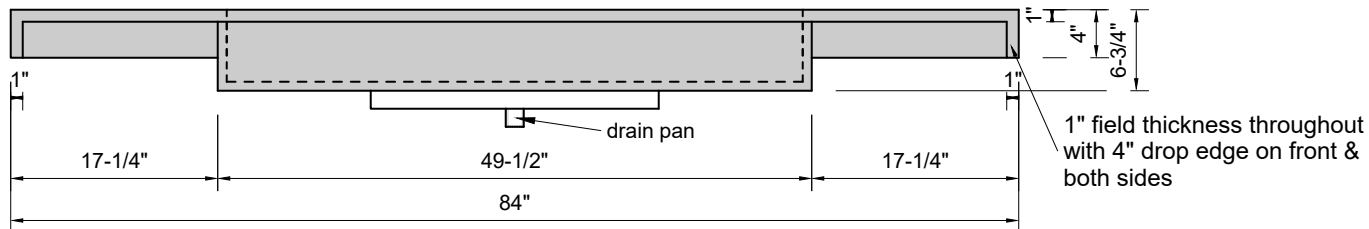

TOP VIEW

FRONT VIEW

SIDE VIEW

BACK VIEW

**Model #: FLLR-84-01**  
**Large Ramp (floating)**  
**single faucet holes**