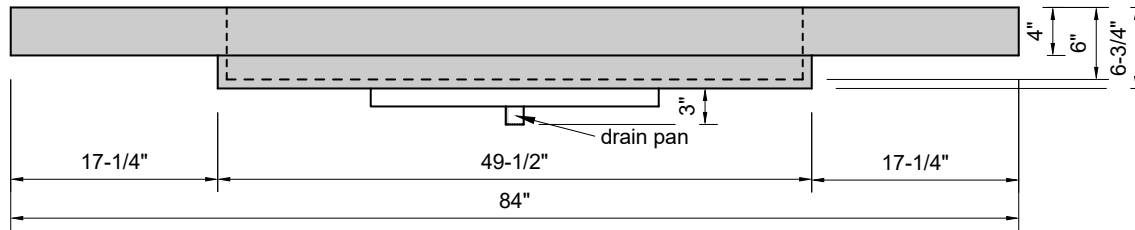

TOP VIEW

FRONT VIEW

SIDE VIEW

BACK VIEW

**Model #: FLLR-84-01**  
**Large Ramp (floating)**  
**single faucet holes**