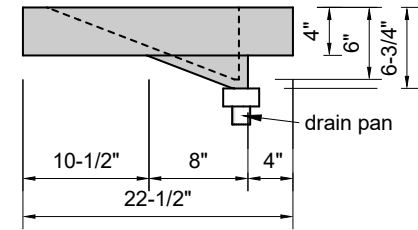

TOP VIEW

FRONT VIEW

SIDE VIEW

BACK VIEW

**Model #: FLLR-84-03**  
**Large Ramp (floating)**  
**8" widespread faucet holes**