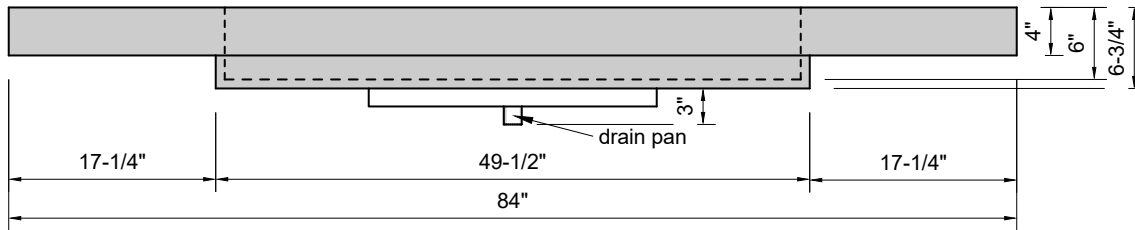

TOP VIEW

FRONT VIEW

SIDE VIEW

BACK VIEW

**Model #: FLLR-84-03**  
**Large Ramp (floating)**  
**8" widespread faucet holes**