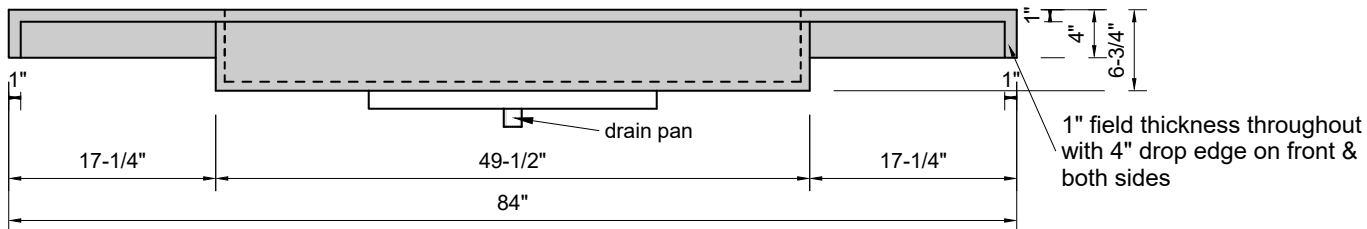

TOP VIEW

FRONT VIEW

SIDE VIEW

BACK VIEW

**Model #: FLLR-84-03**  
**Large Ramp (floating)**  
**8" widespread faucet holes**