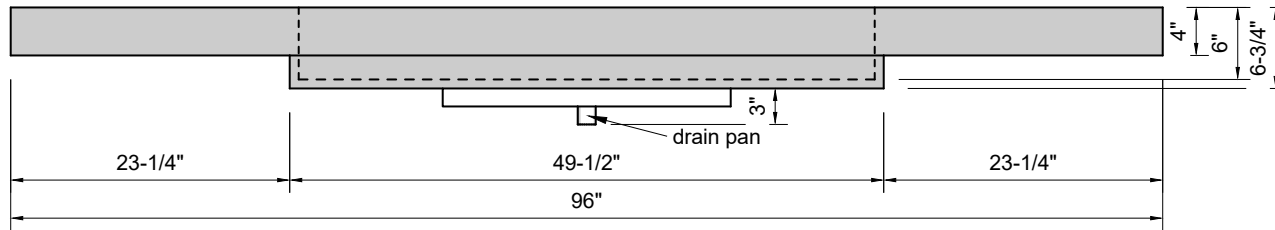

TOP VIEW

FRONT VIEW

SIDE VIEW

BACK VIEW

Model #: FLLR-96-00
Large Ramp (floating)
no faucet holes