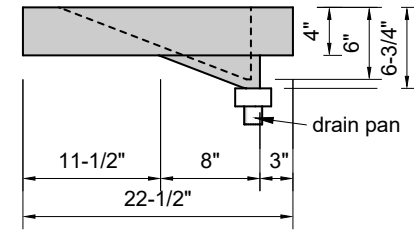

TOP VIEW

FRONT VIEW

SIDE VIEW

BACK VIEW

Model #: FLLR-96-00
Large Ramp (floating)
no faucet holes