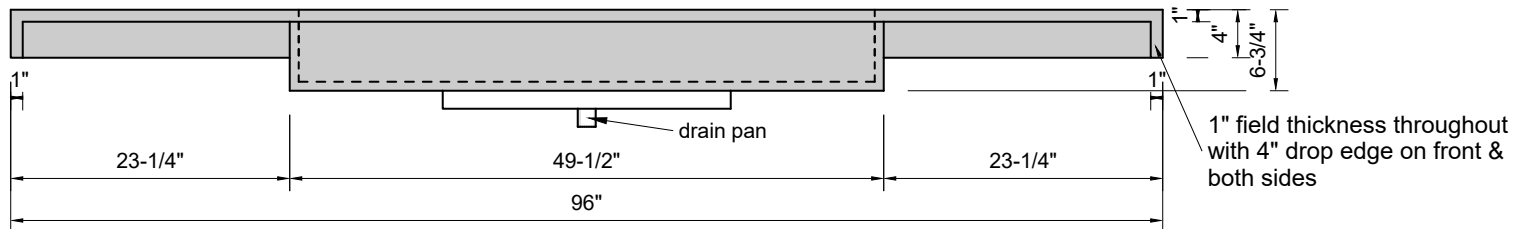

TOP VIEW

FRONT VIEW

SIDE VIEW

BACK VIEW

Model #: FLLR-96-00
Large Ramp (floating)
no faucet holes