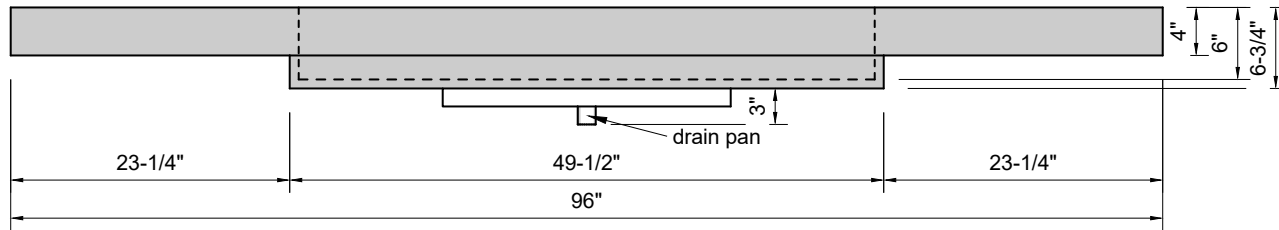

TOP VIEW

FRONT VIEW

SIDE VIEW

BACK VIEW

1" field thickness throughout with 4" drop edge on front & both sides

Model #: FLLR-96-01
Large Ramp (floating)
single faucet holes