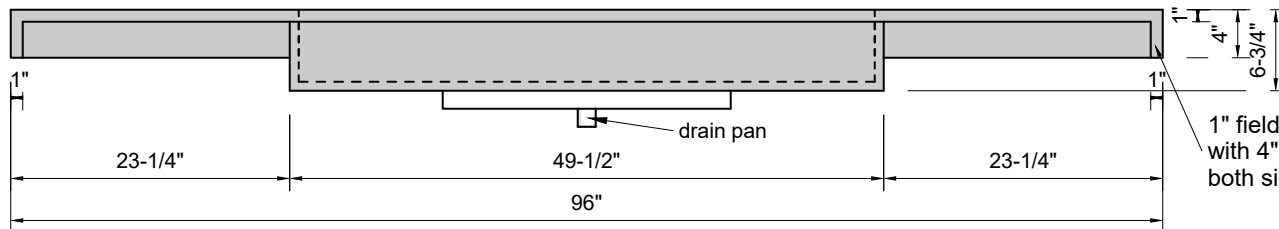

TOP VIEW

FRONT VIEW

SIDE VIEW

BACK VIEW

1" field thickness throughout with 4" drop edge on front & both sides

Model #: FLLR-96-01
Large Ramp (floating)
single faucet holes