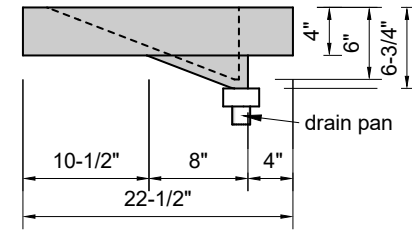

TOP VIEW

FRONT VIEW

SIDE VIEW

BACK VIEW

1" field thickness throughout with 4" drop edge on front & both sides

Model #: FLLR-96-01
Large Ramp (floating)
single faucet holes